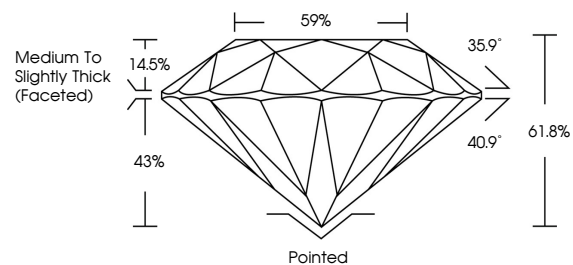

GRADING RESULTS

Carat Weight **2.02 CARATS**
Color Grade **D**
Clarity Grade **VVS 2**
Cut Grade **IDEAL**

ADDITIONAL GRADING INFORMATION

Polish **EXCELLENT**
Symmetry **EXCELLENT**
Fluorescence **NONE**
Inscription(s) **IGI LG739524105**
Comments: This Laboratory Grown Diamond was created by Chemical Vapor Deposition (CVD) growth process. Type IIa

October 8, 2025
IGI Report No **LG739524105**
ROUND BRILLIANT
Carat Weight **2.02 CARATS**
Color Grade **D**
Clarity Grade **VVS 2**
Cut Grade **IDEAL**
Depth **61.8%**
Table **59%**
Girdle **Medium To Slightly Thick (Faceted)**
Culet **Pointed**
Polish **EXCELLENT**
Symmetry **EXCELLENT**
Fluorescence **NONE**
Inscription(s) **IGI LG739524105**
Comments: This Laboratory Grown Diamond was created by Chemical Vapor Deposition (CVD) growth process. Type IIa

GRADING RESULTS

Carat Weight **2.02 CARATS**
Color Grade **D**
Clarity Grade **VVS 2**
Cut Grade **IDEAL**

ADDITIONAL GRADING INFORMATION

Polish **EXCELLENT**
Symmetry **EXCELLENT**
Fluorescence **NONE**
Inscription(s) **IGI LG739524105**

Comments: This Laboratory Grown Diamond was created by Chemical Vapor Deposition (CVD) growth process. Type IIa

PROPORTIONS

Sample Image Used

CLARITY CHARACTERISTICS

KEY TO SYMBOLS

Red symbols indicate internal characteristics.
Green symbols indicate external characteristics.