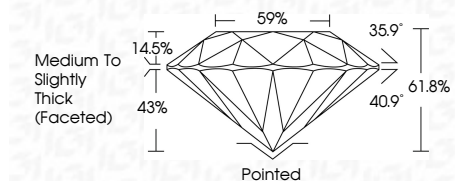

ELECTRONIC COPY

LG739524105
Report verification at igi.org

October 8, 2025
IGI Report Number **LG739524105**
Description **LABORATORY GROWN DIAMOND**
Shape and Cutting Style **ROUND BRILLIANT**
Measurements **8.03 - 8.09 X 4.98 MM**

GRADING RESULTS

Carat Weight **2.02 CARATS**
Color Grade **D**
Clarity Grade **VVS 2**
Cut Grade **IDEAL**

ADDITIONAL GRADING INFORMATION

Polish **EXCELLENT**
Symmetry **EXCELLENT**
Fluorescence **NONE**
Inscription(s) **IGI LG739524105**
Comments: This Laboratory Grown Diamond was created by Chemical Vapor Deposition (CVD) growth process. Type IIa

October 8, 2025
IGI Report No **LG739524105**
ROUND BRILLIANT
Carat Weight **2.02 CARATS**
Color Grade **D**
Clarity Grade **VVS 2**
Cut Grade **IDEAL**
Depth **61.8%**
Table **59%**
Girdle **Medium To Slightly Thick (Faceted)**
Culet **Pointed**
Polish **EXCELLENT**
Symmetry **EXCELLENT**
Fluorescence **NONE**
Inscription(s) **IGI LG739524105**
Comments: This Laboratory Grown Diamond was created by Chemical Vapor Deposition (CVD) growth process. Type IIa

GRADING RESULTS

Carat Weight **2.02 CARATS**
Color Grade **D**
Clarity Grade **VVS 2**
Cut Grade **IDEAL**

ADDITIONAL GRADING INFORMATION

Polish **EXCELLENT**
Symmetry **EXCELLENT**
Fluorescence **NONE**
Inscription(s) **IGI LG739524105**