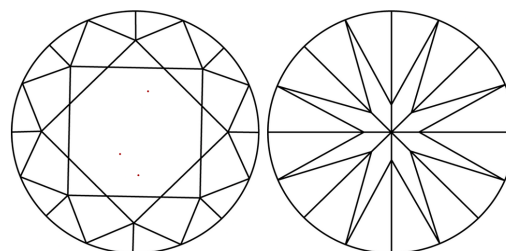

CLARITY CHARACTERISTICS

KEY TO SYMBOLS

Red symbols indicate internal characteristics.
Green symbols indicate external characteristics.

COLOR

D E F G H I J Faint Very Light Light

CLARITY

FL	IF	VVS¹⁻²	VS¹⁻²	SI¹⁻²	I¹⁻³
Flawless	Internally Flawless	Very Very Slightly Included	Very Slightly Included	Slightly Included	Included