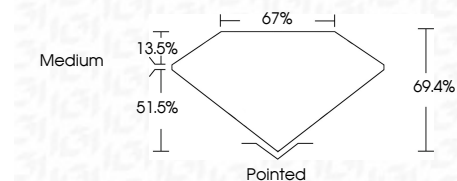

ELECTRONIC COPY

LG739531881
Report verification at igi.org

October 11, 2025
IGI Report Number **LG739531881**
Description **LABORATORY GROWN DIAMOND**
Shape and Cutting Style **CUT CORNERED SQUARE
MODIFIED BRILLIANT**
Measurements **8.24 X 8.06 X 5.59 MM**

GRADING RESULTS
Carat Weight **3.06 CARATS**
Color Grade **FANCY VIVID PINK**
Clarity Grade **VVS 2**

ADDITIONAL GRADING INFORMATION
Polish **EXCELLENT**
Symmetry **EXCELLENT**
Fluorescence **STRONG**
Inscription(s) **IGI LG739531881**
Comments: This Laboratory Grown Diamond was created by Chemical Vapor Deposition (CVD) growth process. Indications of post-growth treatment.

October 11, 2025
IGI Report No LG739531881
CUT CORNERED SQUARE MODIFIED BRILLIANT
8.24 X 8.06 X 5.59 MM
3.06 CARATS
FANCY VIVID PINK
VVS 2
69.4%
13.5%
Medium
Pointed
EXCELLENT
EXCELLENT
STRONG
IGI LG739531881
Comments: This Laboratory Grown Diamond was created by Chemical Vapor Deposition (CVD) growth process. Indications of post-growth treatment.

GRADING RESULTS
Carat Weight **3.06 CARATS**
Color Grade **FANCY VIVID PINK**
Clarity Grade **VVS 2**

ADDITIONAL GRADING INFORMATION
Polish **EXCELLENT**
Symmetry **EXCELLENT**
Fluorescence **STRONG**
Inscription(s) **IGI LG739531881**