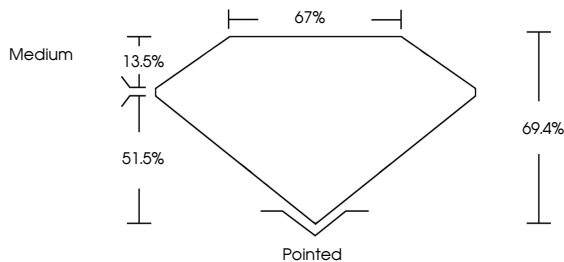

PROPORTIONS