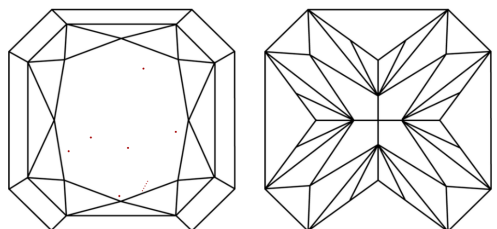

CLARITY CHARACTERISTICS

KEY TO SYMBOLS
Red symbols indicate internal characteristics.
Green symbols indicate external characteristics.