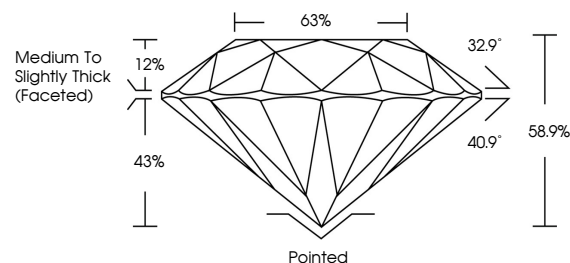

PROPORTIONS