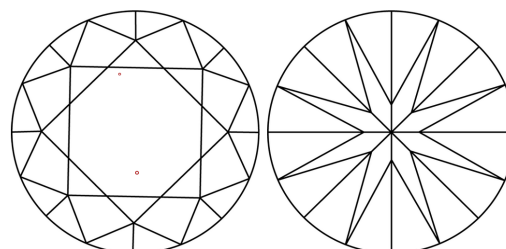

CLARITY CHARACTERISTICS

KEY TO SYMBOLS

Red symbols indicate internal characteristics.
Green symbols indicate external characteristics.

COLOR

D E F G H I J Faint Very Light Light

CLARITY

FL	IF	VS¹⁻²	VS¹⁻²	SI¹⁻²	I¹⁻³
Flawless	Internally Flawless	Very Very Slightly Included	Very Slightly Included	Slightly Included	Included