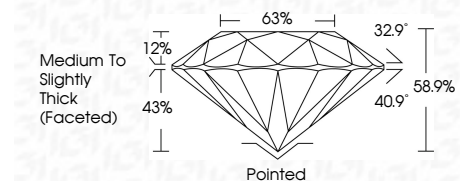

ELECTRONIC COPY

LG739540876
Report verification at igi.org

October 12, 2025
IGI Report Number **LG739540876**
Description **LABORATORY GROWN DIAMOND**
Shape and Cutting Style **ROUND BRILLIANT**
Measurements **8.76 - 8.80 X 5.17 MM**

GRADING RESULTS
Carat Weight **2.44 CARATS**
Color Grade **F**
Clarity Grade **VS 2**
Cut Grade **EXCELLENT**

ADDITIONAL GRADING INFORMATION
Polish **EXCELLENT**
Symmetry **EXCELLENT**
Fluorescence **NONE**
Inscription(s) **IGI LG739540876**
Comments: This Laboratory Grown Diamond was created by Chemical Vapor Deposition (CVD) growth process. Type IIa

October 12, 2025
IGI Report No LG739540876
ROUND BRILLIANT
8.76 - 8.80 X 5.17 MM
2.44 CARATS
Color Grade **F**
Clarity Grade **VS 2**
Cut Grade **EXCELLENT**
Depth **58.9%**
Table **63%**
Girdle **Medium To Slightly Thick (Faceted)**
Culet **Pointed**
Polish **EXCELLENT**
Symmetry **EXCELLENT**
Fluorescence **NONE**
Inscription(s) **IGI LG739540876**
Comments: This Laboratory Grown Diamond was created by Chemical Vapor Deposition (CVD) growth process. Type IIa

GRADING RESULTS
Carat Weight **2.44 CARATS**
Color Grade **F**
Clarity Grade **VS 2**
Cut Grade **EXCELLENT**

ADDITIONAL GRADING INFORMATION
Polish **EXCELLENT**
Symmetry **EXCELLENT**
Fluorescence **NONE**
Inscription(s) **IGI LG739540876**