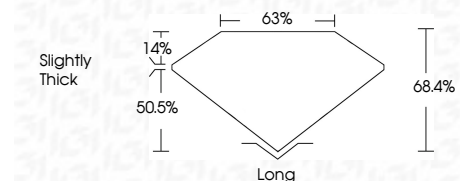

ELECTRONIC COPY

LG739559206
Report verification at igi.org

October 9, 2025

IGI Report Number **LG739559206**

Description **LABORATORY GROWN DIAMOND**

Shape and Cutting Style **EMERALD CUT**

Measurements **6.83 X 4.87 X 3.33 MM**

GRADING RESULTS

Carat Weight **1.08 CARAT**

Color Grade **FANCY VIVID BLUE**

Clarity Grade **VS 1**

ADDITIONAL GRADING INFORMATION

Polish **EXCELLENT**

Symmetry **EXCELLENT**

Fluorescence **NONE**

Inscription(s) **IGI LG739559206**

Comments: This Laboratory Grown Diamond was created by Chemical Vapor Deposition (CVD) growth process. Indications of post-growth treatment.

October 9, 2025
IGI Report No LG739559206
EMERALD CUT
1.08 CARAT
6.83 X 4.87 X 3.33 MM
Color Grade **FANCY VIVID BLUE**
Clarity Grade **VS 1**
Table **63%**
Depth **50.5%**
Girdle **Slightly Thick**
Culet **Long**
Polish **EXCELLENT**
Symmetry **EXCELLENT**
Fluorescence **NONE**
Inscription(s) **IGI LG739559206**

Comments: This Laboratory Grown Diamond was created by Chemical Vapor Deposition (CVD) growth process. Indications of post-growth treatment.

October 9, 2025
IGI Report Number **LG739559206**
Description **LABORATORY GROWN DIAMOND**
Shape and Cutting Style **EMERALD CUT**
Measurements **6.83 X 4.87 X 3.33 MM**