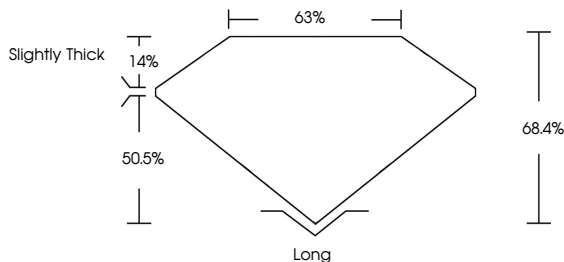

PROPORTIONS