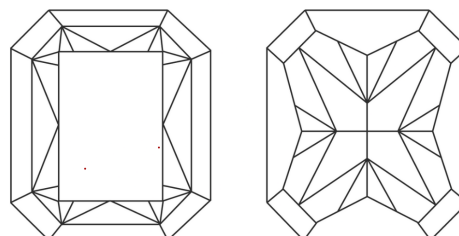

CLARITY CHARACTERISTICS

KEY TO SYMBOLS

Red symbols indicate internal characteristics.
Green symbols indicate external characteristics.

COLOR

D E F G H I J Faint Very Light Light

CLARITY

FL	IF	VVS¹⁻²	VS¹⁻²	SI¹⁻²	I¹⁻³
Flawless	Internally Flawless	Very Very Slightly Included	Very Slightly Included	Slightly Included	Included