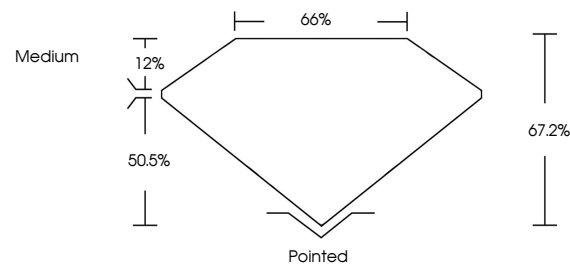

Measurements **7.14 X 5.15 X 3.46 MM**

GRADING RESULTS

Carat Weight **1.18 CARAT**
Color Grade **FANCY VIVID PINK**
Clarity Grade **VVS 2**

ADDITIONAL GRADING INFORMATION

Polish **EXCELLENT**
Symmetry **EXCELLENT**
Fluorescence **STRONG**
Inscription(s) **IGI LG739586062**

GRADING RESULTS

Carat Weight **1.18 CARAT**
Color Grade **FANCY VIVID PINK**
Clarity Grade **VVS 2**

ADDITIONAL GRADING INFORMATION

Polish **EXCELLENT**
Symmetry **EXCELLENT**
Fluorescence **STRONG**
Inscription(s) **IGI LG739586062**

Comments: This Laboratory Grown Diamond was created by Chemical Vapor Deposition (CVD) growth process. Indications of post-growth treatment.

PROPORTIONS

Sample Image Used

CLARITY CHARACTERISTICS

KEY TO SYMBOLS