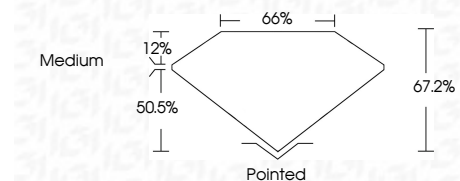

ELECTRONIC COPY

LG739586062
Report verification at igi.org

November 10, 2025
IGI Report Number **LG739586062**
Description **LABORATORY GROWN DIAMOND**
Shape and Cutting Style **CUT CORNERED
RECTANGULAR MODIFIED
BRILLIANT**

Measurements **7.14 X 5.15 X 3.46 MM**

GRADING RESULTS

Carat Weight **1.18 CARAT**
Color Grade **FANCY VIVID PINK**
Clarity Grade **VVS 2**

ADDITIONAL GRADING INFORMATION

Polish **EXCELLENT**
Symmetry **EXCELLENT**
Fluorescence **STRONG**
Inscription(s) **IGI LG739586062**

Comments: This Laboratory Grown Diamond was created by Chemical Vapor Deposition (CVD) growth process. Indications of post-growth treatment.

November 10, 2025
IGI Report No LG739586062
CUT CORNERED RECT. MODIFIED BRILLIANT
7.14 X 5.15 X 3.46 MM
1.18 CARAT
FANCY VIVID PINK
VVS 2
50.5%
12%
Medium
Pointed
EXCELLENT
EXCELLENT
STRONG
IGI LG739586062

GRADING RESULTS

Carat Weight **1.18 CARAT**
Color Grade **FANCY VIVID PINK**
Clarity Grade **VVS 2**

ADDITIONAL GRADING INFORMATION

Polish **EXCELLENT**
Symmetry **EXCELLENT**
Fluorescence **STRONG**
Inscription(s) **IGI LG739586062**