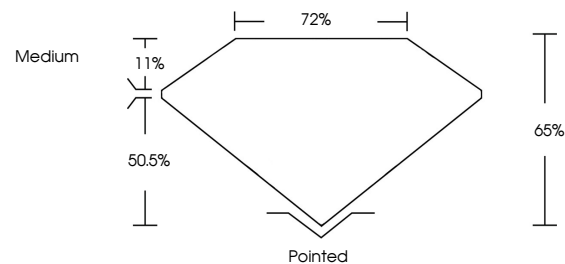

**GRADING RESULTS**

Carat Weight **6.00 CARATS**  
Color Grade **F**  
Clarity Grade **VS 2**

**ADDITIONAL GRADING INFORMATION**

Polish **EXCELLENT**  
Symmetry **EXCELLENT**  
Fluorescence **NONE**  
Inscription(s) **IGI LG739592812**

Comments: This Laboratory Grown Diamond was created by Chemical Vapor Deposition (CVD) growth process. Type IIa

**PROPORTIONS**

Sample Image Used

**CLARITY CHARACTERISTICS**

**KEY TO SYMBOLS**

Red symbols indicate internal characteristics.  
Green symbols indicate external characteristics.