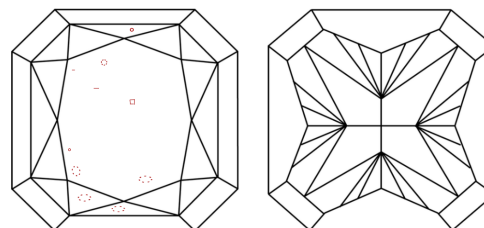

CLARITY CHARACTERISTICS

KEY TO SYMBOLS

Red symbols indicate internal characteristics.
Green symbols indicate external characteristics.

COLOR

D E F G H I J Faint Very Light Light

CLARITY

FL	IF	VS¹⁻²	VS¹⁻²	SI¹⁻²	I¹⁻³
Flawless	Internally Flawless	Very Very Slightly Included	Very Slightly Included	Slightly Included	Included