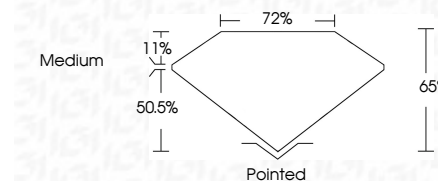

**ELECTRONIC COPY**

LG739592812  
Report verification at igi.org

October 7, 2025  
IGI Report Number **LG739592812**  
Description **LABORATORY GROWN DIAMOND**  
Shape and Cutting Style **CUT CORNERED SQUARE  
MODIFIED BRILLIANT**  
Measurements **10.33 X 10.29 X 6.69 MM**

**GRADING RESULTS**  
Carat Weight **6.00 CARATS**  
Color Grade **F**  
Clarity Grade **VS 2**

**ADDITIONAL GRADING INFORMATION**  
Polish **EXCELLENT**  
Symmetry **EXCELLENT**  
Fluorescence **NONE**  
Inscription(s) **IGI LG739592812**  
Comments: This Laboratory Grown Diamond was created by Chemical Vapor Deposition (CVD) growth process. Type IIa

October 7, 2025  
IGI Report No LG739592812  
**CUT CORNERED SQUARE MODIFIED BRILLIANT**  
10.33 X 10.29 X 6.69 MM  
6.00 CARATS  
F  
VS 2  
65%  
72%  
Medium  
Pointed  
EXCELLENT  
EXCELLENT  
NONE  
IGI LG739592812  
Comments: This Laboratory Grown Diamond was created by Chemical Vapor Deposition (CVD) growth process. Type IIa

**LABORATORY GROWN DIAMOND REPORT**

October 7, 2025  
IGI Report Number **LG739592812**  
Description **LABORATORY GROWN DIAMOND**  
Shape and Cutting Style **CUT CORNERED SQUARE  
MODIFIED BRILLIANT**  
Measurements **10.33 X 10.29 X 6.69 MM**