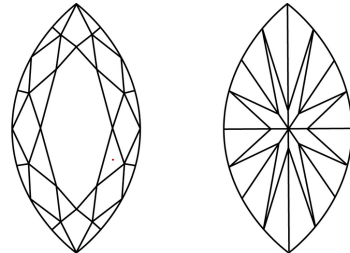

LABORATORY GROWN DIAMOND REPORT

October 8, 2025
IGI Report Number **LG741521250**
Description **LABORATORY GROWN DIAMOND**
Shape and Cutting Style **MARQUISE BRILLIANT**
Measurements **10.94 X 5.75 X 3.56 MM**

GRADING RESULTS
Carat Weight **1.26 CARAT**
Color Grade **E**
Clarity Grade **VVS 1**

ADDITIONAL GRADING INFORMATION
Polish **EXCELLENT**
Symmetry **EXCELLENT**
Fluorescence **NONE**
Inscription(s) **IGI LG741521250**

Comments: This Laboratory Grown Diamond was created by Chemical Vapor Deposition (CVD) growth process. Type IIa

PROPORTIONS

CLARITY CHARACTERISTICS

KEY TO SYMBOLS
Red symbols indicate internal characteristics.
Green symbols indicate external characteristics.