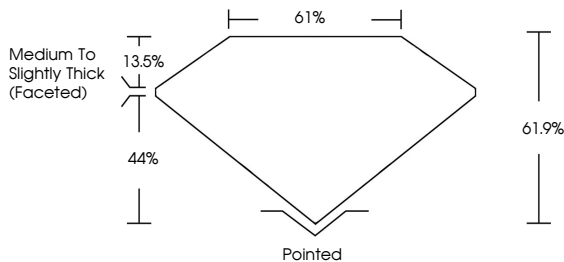

PROPORTIONS