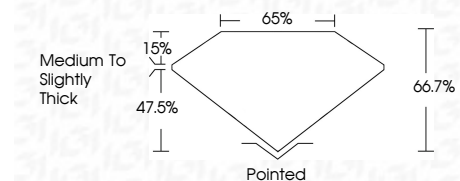

ELECTRONIC COPY

LG742503243
Report verification at igi.org

October 13, 2025
IGI Report Number **LG742503243**
Description **LABORATORY GROWN DIAMOND**
Shape and Cutting Style **CUT CORNERED SQUARE
MODIFIED BRILLIANT**
Measurements **6.37 X 6.34 X 4.23 MM**

GRADING RESULTS
Carat Weight **1.50 CARAT**
Color Grade **E**
Clarity Grade **VVS 2**

ADDITIONAL GRADING INFORMATION
Polish **EXCELLENT**
Symmetry **EXCELLENT**
Fluorescence **NONE**
Inscription(s) **(IGI) LG742503243**
Comments: This Laboratory Grown Diamond was created by Chemical Vapor Deposition (CVD) growth process. Type IIa

October 13, 2025
IGI Report No **LG742503243**
CUT CORNERED SQUARE MODIFIED BRILLIANT
6.37 X 6.34 X 4.23 MM
Carat Weight **1.50 CARAT**
Color Grade **E**
Clarity Grade **VVS 2**
Depth **47.5%**
Table **15%**
Girdle **Medium to Slightly Thick**
Culet **Pointed**
Polish **EXCELLENT**
Symmetry **EXCELLENT**
Fluorescence **NONE**
Inscription(s) **(IGI) LG742503243**
Comments: This Laboratory Grown Diamond was created by Chemical Vapor Deposition (CVD) growth process. Type IIa

LABORATORY GROWN DIAMOND REPORT

October 13, 2025
IGI Report Number **LG742503243**
Description **LABORATORY GROWN DIAMOND**
Shape and Cutting Style **CUT CORNERED SQUARE
MODIFIED BRILLIANT**
Measurements **6.37 X 6.34 X 4.23 MM**