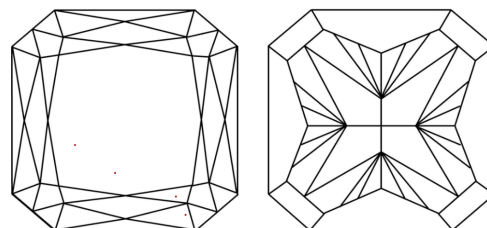

CLARITY CHARACTERISTICS

KEY TO SYMBOLS

Red symbols indicate internal characteristics.
Green symbols indicate external characteristics.