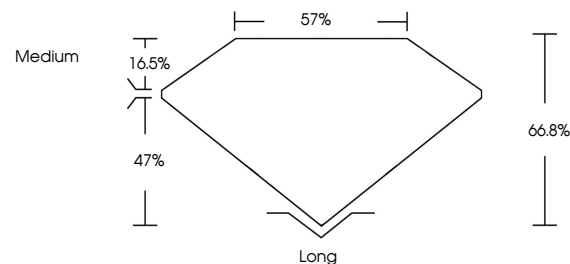

PROPORTIONS