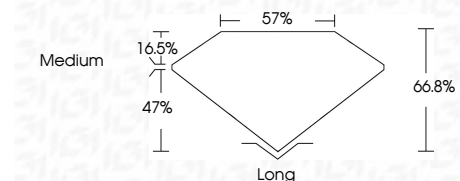

ELECTRONIC COPY

LG742507468
Report verification at igi.org

October 10, 2025
IGI Report Number **LG742507468**
Description **LABORATORY GROWN DIAMOND**
Shape and Cutting Style **EMERALD CUT**
Measurements **8.03 X 5.45 X 3.64 MM**

GRADING RESULTS
Carat Weight **1.60 CARAT**
Color Grade **D**
Clarity Grade **VS 1**

ADDITIONAL GRADING INFORMATION
Polish **EXCELLENT**
Symmetry **EXCELLENT**
Fluorescence **NONE**
Inscription(s) **(IGI) LG742507468**
Comments: This Laboratory Grown Diamond was created by Chemical Vapor Deposition (CVD) growth process. Type IIa

October 10, 2025
IGI Report No **LG742507468**
EMERALD CUT
Carat Weight **1.60 CARAT**
Color Grade **D**
Clarity Grade **VS 1**
Depth **46.8%**
Table **16.5%**
Girdle **Medium**
Culet **Long**
Polish **EXCELLENT**
Symmetry **EXCELLENT**
Fluorescence **NONE**
Inscription(s) **(IGI) LG742507468**
Comments: This Laboratory Grown Diamond was created by Chemical Vapor Deposition (CVD) growth process. Type IIa

October 10, 2025
IGI Report Number **LG742507468**
Description **LABORATORY GROWN DIAMOND**
Shape and Cutting Style **EMERALD CUT**
Measurements **8.03 X 5.45 X 3.64 MM**

GRADING RESULTS
Carat Weight **1.60 CARAT**
Color Grade **D**
Clarity Grade **VS 1**