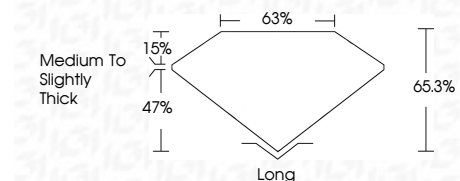

ELECTRONIC COPY

LG742507480
Report verification at igi.org

October 10, 2025
IGI Report Number **LG742507480**
Description **LABORATORY GROWN DIAMOND**
Shape and Cutting Style **EMERALD CUT**
Measurements **7.91 X 5.54 X 3.62 MM**

GRADING RESULTS
Carat Weight **1.60 CARAT**
Color Grade **D**
Clarity Grade **VS 1**

ADDITIONAL GRADING INFORMATION
Polish **EXCELLENT**
Symmetry **EXCELLENT**
Fluorescence **NONE**
Inscription(s) **IGI LG742507480**
Comments: This Laboratory Grown Diamond was created by Chemical Vapor Deposition (CVD) growth process. Type IIa

October 10, 2025
IGI Report No **LG742507480**
EMERALD CUT
Carat Weight **1.60 CARAT**
Color Grade **D**
Clarity Grade **VS 1**
Depth **65.3%**
Table **63%**
Girdle **Medium to Slightly Thick**
Culet **Long**
Polish **EXCELLENT**
Symmetry **EXCELLENT**
Fluorescence **NONE**
Inscription(s) **IGI LG742507480**

Comments: This Laboratory Grown Diamond was created by Chemical Vapor Deposition (CVD) growth process. Type IIa

October 10, 2025
IGI Report Number **LG742507480**
Description **LABORATORY GROWN DIAMOND**
Shape and Cutting Style **EMERALD CUT**
Measurements **7.91 X 5.54 X 3.62 MM**