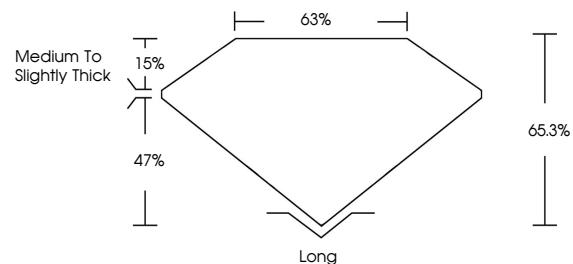

PROPORTIONS