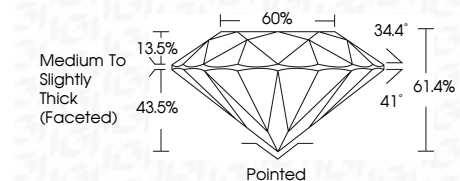

ELECTRONIC COPY

LG742513035
Report verification at igi.org

October 14, 2025
IGI Report Number **LG742513035**
Description **LABORATORY GROWN DIAMOND**
Shape and Cutting Style **ROUND BRILLIANT**
Measurements **8.65 - 8.71 X 5.34 MM**

GRADING RESULTS

Carat Weight **2.51 CARATS**
Color Grade **E**
Clarity Grade **VVS 2**
Cut Grade **EXCELLENT**

ADDITIONAL GRADING INFORMATION

Polish **EXCELLENT**
Symmetry **EXCELLENT**
Fluorescence **NONE**
Inscription(s) **(IGI) LG742513035**
Comments: This Laboratory Grown Diamond was created by Chemical Vapor Deposition (CVD) growth process. Type IIa

October 14, 2025
IGI Report No LG742513035
ROUND BRILLIANT
8.65 - 8.71 X 5.34 MM
Carat Weight **2.51 CARATS**
Color Grade **E**
Clarity Grade **VVS 2**
Cut Grade **EXCELLENT**
Depth **61.4%**
Table **60%**
Girdle **Medium To Slightly Thick (Faceted)**
Culet **Pointed**
Polish **EXCELLENT**
Symmetry **EXCELLENT**
Fluorescence **NONE**
Inscription(s) **(IGI) LG742513035**
Comments: This Laboratory Grown Diamond was created by Chemical Vapor Deposition (CVD) growth process. Type IIa

October 14, 2025
IGI Report Number **LG742513035**
Description **LABORATORY GROWN DIAMOND**
Shape and Cutting Style **ROUND BRILLIANT**
Measurements **8.65 - 8.71 X 5.34 MM**

GRADING RESULTS

Carat Weight **2.51 CARATS**
Color Grade **E**
Clarity Grade **VVS 2**
Cut Grade **EXCELLENT**