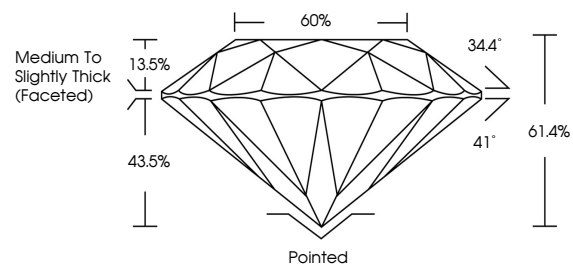

GRADING RESULTS

Carat Weight **2.51 CARATS**
Color Grade **E**
Clarity Grade **VVS 2**
Cut Grade **EXCELLENT**

ADDITIONAL GRADING INFORMATION

Polish **EXCELLENT**
Symmetry **EXCELLENT**
Fluorescence **NONE**
Inscription(s) **(IGI) LG742513035**
Comments: This Laboratory Grown Diamond was created by Chemical Vapor Deposition (CVD) growth process. Type IIa

October 14, 2025
IGI Report No LG742513035
ROUND BRILLIANT
8.65 - 8.71 X 5.34 MM
Carat Weight **2.51 CARATS**
Color Grade **E**
Clarity Grade **VVS 2**
Cut Grade **EXCELLENT**
Depth **61.4%**
Table **60%**
Girdle **Medium To Slightly Thick (Faceted)**
Culet **Pointed**
Polish **EXCELLENT**
Symmetry **EXCELLENT**
Fluorescence **NONE**
Inscription(s) **(IGI) LG742513035**
Comments: This Laboratory Grown Diamond was created by Chemical Vapor Deposition (CVD) growth process. Type IIa

October 14, 2025
IGI Report Number **LG742513035**
Description **LABORATORY GROWN DIAMOND**
Shape and Cutting Style **ROUND BRILLIANT**
Measurements **8.65 - 8.71 X 5.34 MM**

GRADING RESULTS

Carat Weight **2.51 CARATS**
Color Grade **E**
Clarity Grade **VVS 2**
Cut Grade **EXCELLENT**

PROPORTIONS

CLARITY CHARACTERISTICS

KEY TO SYMBOLS

Red symbols indicate internal characteristics.
Green symbols indicate external characteristics.

Sample Image Used

COLOR

D E F G H I J Faint Very Light Light