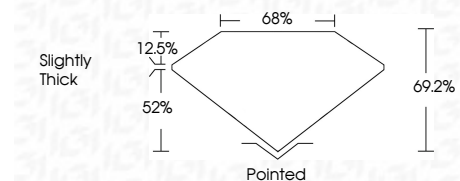

ELECTRONIC COPY

LG742529935
Report verification at igi.org

October 13, 2025
IGI Report Number **LG742529935**
Description **LABORATORY GROWN DIAMOND**
Shape and Cutting Style **CUT CORNERED SQUARE
MODIFIED BRILLIANT**
Measurements **7.39 X 7.34 X 5.08 MM**

GRADING RESULTS
Carat Weight **2.63 CARATS**
Color Grade **E**
Clarity Grade **VVS 2**

ADDITIONAL GRADING INFORMATION
Polish **EXCELLENT**
Symmetry **EXCELLENT**
Fluorescence **NONE**
Inscription(s) **IGI LG742529935**
Comments: This Laboratory Grown Diamond was created by Chemical Vapor Deposition (CVD) growth process. Type IIa

October 13, 2025
IGI Report No **LG742529935**
CUT CORNERED SQUARE MODIFIED BRILLIANT
7.39 X 7.34 X 5.08 MM
Carat Weight **2.63 CARATS**
Color Grade **E**
Clarity Grade **VVS 2**
Depth **69.2%**
Table **52%**
Girdle **Slightly Thick**
Culet **Pointed**
Polish **EXCELLENT**
Symmetry **EXCELLENT**
Fluorescence **NONE**
Inscription(s) **IGI LG742529935**
Comments: This Laboratory Grown Diamond was created by Chemical Vapor Deposition (CVD) growth process. Type IIa

GRADING RESULTS
Carat Weight **2.63 CARATS**
Color Grade **E**
Clarity Grade **VVS 2**

ADDITIONAL GRADING INFORMATION
Polish **EXCELLENT**
Symmetry **EXCELLENT**
Fluorescence **NONE**
Inscription(s) **IGI LG742529935**