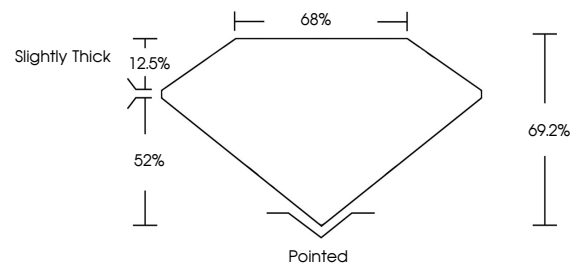

PROPORTIONS