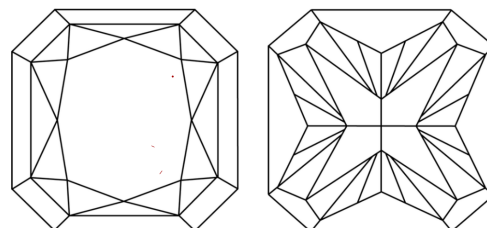

CLARITY CHARACTERISTICS

KEY TO SYMBOLS

Red symbols indicate internal characteristics.
Green symbols indicate external characteristics.