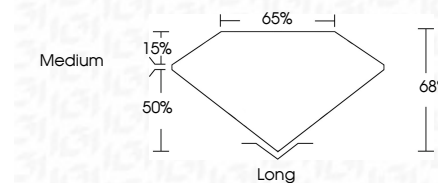

**ELECTRONIC COPY**

LG742540776  
Report verification at igi.org

October 15, 2025  
IGI Report Number **LG742540776**  
Description **LABORATORY GROWN DIAMOND**  
Shape and Cutting Style **EMERALD CUT**  
Measurements **11.34 X 8.10 X 5.51 MM**

**GRADING RESULTS**  
Carat Weight **5.08 CARATS**  
Color Grade **D**  
Clarity Grade **VS 2**

**ADDITIONAL GRADING INFORMATION**  
Polish **EXCELLENT**  
Symmetry **EXCELLENT**  
Fluorescence **NONE**  
Inscription(s) **IGI LG742540776**  
Comments: This Laboratory Grown Diamond was created by Chemical Vapor Deposition (CVD) growth process. Type IIa

October 15, 2025  
IGI Report No **LG742540776**  
**EMERALD CUT**  
Carat Weight **5.08 CARATS**  
Color Grade **D**  
Clarity Grade **VS 2**  
Depth **68%**  
Table **65%**  
Girdle **Medium**  
Culet **Long**  
Polish **EXCELLENT**  
Symmetry **EXCELLENT**  
Fluorescence **NONE**  
Inscription(s) **IGI LG742540776**  
Comments: This Laboratory Grown Diamond was created by Chemical Vapor Deposition (CVD) growth process. Type IIa