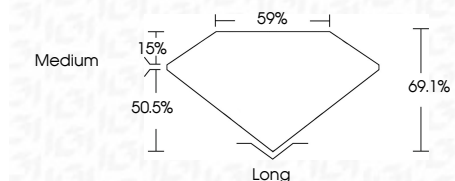

ELECTRONIC COPY

LG743549773
Report verification at igi.org

October 16, 2025
IGI Report Number **LG743549773**
Description **LABORATORY GROWN DIAMOND**
Shape and Cutting Style **EMERALD CUT**
Measurements **9.47 X 7.00 X 4.84 MM**

GRADING RESULTS

Carat Weight **3.09 CARATS**
Color Grade **E**
Clarity Grade **VVS 2**

ADDITIONAL GRADING INFORMATION

Polish **EXCELLENT**
Symmetry **EXCELLENT**
Fluorescence **NONE**
Inscription(s) **IGI LG743549773**
Comments: This Laboratory Grown Diamond was created by Chemical Vapor Deposition (CVD) growth process. Type IIa

October 16, 2025
IGI Report No LG743549773
EMERALD CUT
3.09 CARATS
E
9.47 X 7.00 X 4.84 MM
Carat Weight
Color Grade
Clarity Grade
Depth
Table
Girdle
Medium
Long
Culet
Polish
Symmetry
Fluorescence
Inscription(s)
EXCELLENT
EXCELLENT
NONE
IGI LG743549773
Comments: This Laboratory Grown Diamond was created by Chemical Vapor Deposition (CVD) growth process. Type IIa

LABORATORY GROWN DIAMOND REPORT

October 16, 2025
IGI Report Number **LG743549773**
Description **LABORATORY GROWN DIAMOND**
Shape and Cutting Style **EMERALD CUT**
Measurements **9.47 X 7.00 X 4.84 MM**