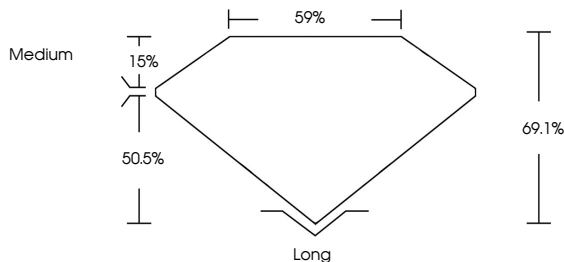

GRADING RESULTS

Carat Weight **3.09 CARATS**
Color Grade **E**
Clarity Grade **VVS 2**

ADDITIONAL GRADING INFORMATION

Polish **EXCELLENT**
Symmetry **EXCELLENT**
Fluorescence **NONE**
Inscription(s) **IGI LG743549773**

Comments: This Laboratory Grown Diamond was created by Chemical Vapor Deposition (CVD) growth process. Type IIa

PROPORTIONS

Sample Image Used

CLARITY CHARACTERISTICS

KEY TO SYMBOLS

Red symbols indicate internal characteristics.
Green symbols indicate external characteristics.