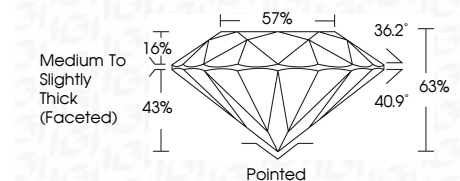

ELECTRONIC COPY

LG743560926
Report verification at igi.org

October 17, 2025
IGI Report Number **LG743560926**
Description **LABORATORY GROWN DIAMOND**
Shape and Cutting Style **ROUND BRILLIANT**
Measurements **9.05 - 9.12 X 5.72 MM**

GRADING RESULTS
Carat Weight **2.91 CARATS**
Color Grade **E**
Clarity Grade **VVS 2**
Cut Grade **EXCELLENT**

ADDITIONAL GRADING INFORMATION
Polish **EXCELLENT**
Symmetry **EXCELLENT**
Fluorescence **NONE**
Inscription(s) **IGI LG743560926**
Comments: This Laboratory Grown Diamond was created by Chemical Vapor Deposition (CVD) growth process. Type IIa

October 17, 2025
IGI Report No **LG743560926**
ROUND BRILLIANT
9.05 - 9.12 X 5.72 MM
Carat Weight **2.91 CARATS**
Color Grade **E**
Clarity Grade **VVS 2**
Cut Grade **EXCELLENT**
Depth **63%**
Table **57%**
Girdle **Medium To Slightly Thick (Faceted)**
Culet **Pointed**
Polish **EXCELLENT**
Symmetry **EXCELLENT**
Fluorescence **NONE**
Inscription(s) **IGI LG743560926**
Comments: This Laboratory Grown Diamond was created by Chemical Vapor Deposition (CVD) growth process. Type IIa

October 17, 2025
IGI Report Number **LG743560926**
Description **LABORATORY GROWN DIAMOND**
Shape and Cutting Style **ROUND BRILLIANT**
Measurements **9.05 - 9.12 X 5.72 MM**

GRADING RESULTS
Carat Weight **2.91 CARATS**
Color Grade **E**
Clarity Grade **VVS 2**
Cut Grade **EXCELLENT**