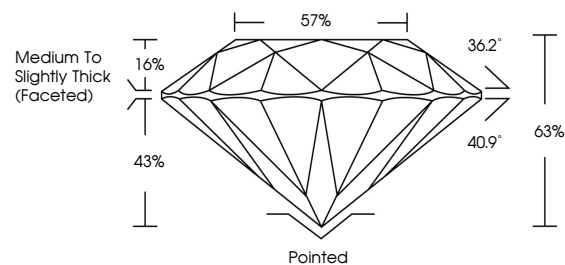

PROPORTIONS