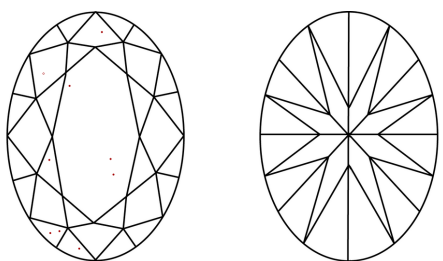

LABORATORY GROWN DIAMOND REPORT

October 30, 2025
IGI Report Number **LG744503781**
Description **LABORATORY GROWN DIAMOND**
Shape and Cutting Style **OVAL BRILLIANT**
Measurements **11.66 X 6.84 X 4.32 MM**

GRADING RESULTS
Carat Weight **2.26 CARATS**
Color Grade **D**
Clarity Grade **VS 1**

ADDITIONAL GRADING INFORMATION
Polish **EXCELLENT**
Symmetry **EXCELLENT**
Fluorescence **NONE**
Inscription(s) **IGI LG744503781**

Comments: This Laboratory Grown Diamond was created by Chemical Vapor Deposition (CVD) growth process. Type IIa

PROPORTIONS

CLARITY CHARACTERISTICS

KEY TO SYMBOLS
Red symbols indicate internal characteristics.
Green symbols indicate external characteristics.