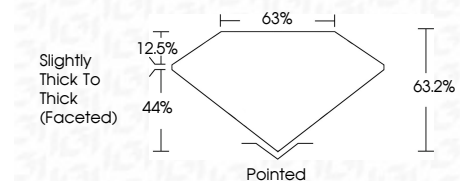

ELECTRONIC COPY

LG744503781
Report verification at igi.org

October 30, 2025
IGI Report Number **LG744503781**
Description **LABORATORY GROWN DIAMOND**
Shape and Cutting Style **OVAL BRILLIANT**
Measurements **11.66 X 6.84 X 4.32 MM**

GRADING RESULTS
Carat Weight **2.26 CARATS**
Color Grade **D**
Clarity Grade **VS 1**

ADDITIONAL GRADING INFORMATION
Polish **EXCELLENT**
Symmetry **EXCELLENT**
Fluorescence **NONE**
Inscription(s) **IGI LG744503781**
Comments: This Laboratory Grown Diamond was created by Chemical Vapor Deposition (CVD) growth process. Type IIa

October 30, 2025
IGI Report No **LG744503781**
OVAL BRILLIANT
Carat Weight **2.26 CARATS**
Color Grade **D**
Clarity Grade **VS 1**
Depth **63.2%**
Table **65%**
Girdle **Slightly Thick To Thick (Faceted)**
Culet **Pointed**
Polish **EXCELLENT**
Symmetry **EXCELLENT**
Fluorescence **NONE**
Inscription(s) **IGI LG744503781**
Comments: This Laboratory Grown Diamond was created by Chemical Vapor Deposition (CVD) growth process. Type IIa

GRADING RESULTS
Carat Weight **2.26 CARATS**
Color Grade **D**
Clarity Grade **VS 1**

ADDITIONAL GRADING INFORMATION
Polish **EXCELLENT**
Symmetry **EXCELLENT**
Fluorescence **NONE**
Inscription(s) **IGI LG744503781**