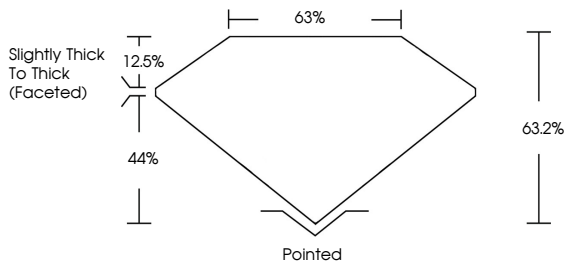

PROPORTIONS