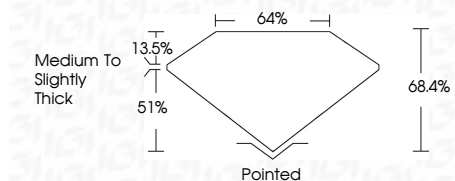

Measurements **8.25 X 5.66 X 3.87 MM**

**GRADING RESULTS**

Carat Weight **1.56 CARAT**  
Color Grade **F**  
Clarity Grade **VVS 2**

**ADDITIONAL GRADING INFORMATION**

Polish **EXCELLENT**  
Symmetry **EXCELLENT**  
Fluorescence **NONE**  
Inscription(s) **(IGI) LG746515265**  
Comments: This Laboratory Grown Diamond was created by Chemical Vapor Deposition (CVD) growth process. Type IIa

December 12, 2025  
IGI Report No LG746515265  
CUT CORNERED RECT. MODIFIED BRILLIANT  
8.25 X 5.66 X 3.87 MM  
1.56 CARAT  
F  
VVS 2  
68.4%  
51%  
13.5%  
Medium to Slightly Thick  
Pointed  
EXCELLENT  
EXCELLENT  
NONE  
(IGI) LG746515265  
Comments: This Laboratory Grown Diamond was created by Chemical Vapor Deposition (CVD) growth process. Type IIa

December 12, 2025  
IGI Report Number **LG746515265**  
Description **LABORATORY GROWN DIAMOND**  
Shape and Cutting Style **CUT CORNERED RECTANGULAR  
MODIFIED BRILLIANT**  
Measurements **8.25 X 5.66 X 3.87 MM**

**GRADING RESULTS**

Carat Weight **1.56 CARAT**  
Color Grade **F**  
Clarity Grade **VVS 2**

**ADDITIONAL GRADING INFORMATION**

Polish **EXCELLENT**  
Symmetry **EXCELLENT**  
Fluorescence **NONE**  
Inscription(s) **(IGI) LG746515265**