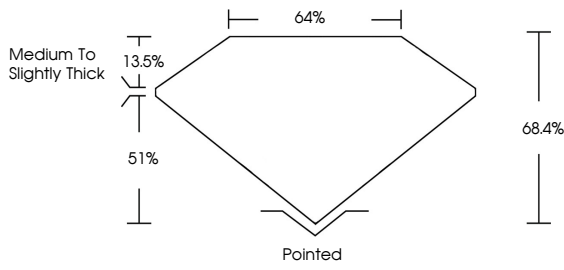

PROPORTIONS