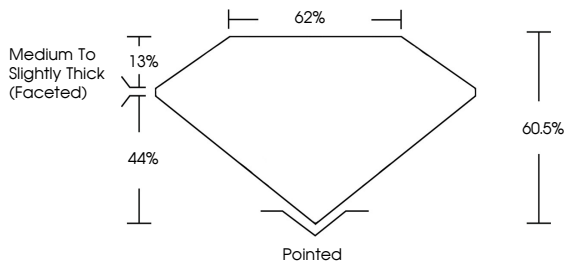

PROPORTIONS