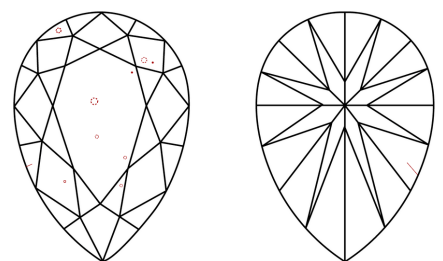

CLARITY CHARACTERISTICS

KEY TO SYMBOLS
Red symbols indicate internal characteristics.
Green symbols indicate external characteristics.