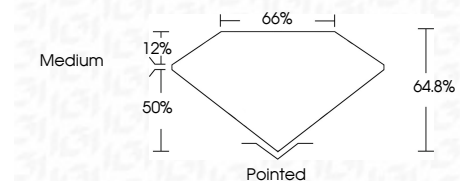

Measurements **11.30 X 7.56 X 4.90 MM**

GRADING RESULTS

Carat Weight **3.59 CARATS**
Color Grade **E**
Clarity Grade **INTERNALLY FLAWLESS**

ADDITIONAL GRADING INFORMATION

Polish **EXCELLENT**
Symmetry **EXCELLENT**
Fluorescence **NONE**
Inscription(s) **IGI LG747507794**
Comments: This Laboratory Grown Diamond was created by Chemical Vapor Deposition (CVD) growth process. Type IIa

December 1, 2025
IGI Report No **LG747507794**
CUT CORNERED RECT. MODIFIED BRILLIANT
11.30 X 7.56 X 4.90 MM
Carat Weight **3.59 CARATS**
Color Grade **E**
Clarity Grade **IF**
Depth **64.8%**
Table **50%**
Girdle **Medium**
Culet **Pointed**
Polish **EXCELLENT**
Symmetry **EXCELLENT**
Fluorescence **NONE**
Inscription(s) **IGI LG747507794**
Comments: This Laboratory Grown Diamond was created by Chemical Vapor Deposition (CVD) growth process. Type IIa

LABORATORY GROWN DIAMOND REPORT

December 1, 2025
IGI Report Number **LG747507794**
Description **LABORATORY GROWN DIAMOND**
Shape and Cutting Style **CUT CORNERED RECTANGULAR
MODIFIED BRILLIANT**
Measurements **11.30 X 7.56 X 4.90 MM**

GRADING RESULTS

Carat Weight **3.59 CARATS**
Color Grade **E**
Clarity Grade **INTERNALLY FLAWLESS**

ADDITIONAL GRADING INFORMATION

Polish **EXCELLENT**
Symmetry **EXCELLENT**
Fluorescence **NONE**
Inscription(s) **IGI LG747507794**