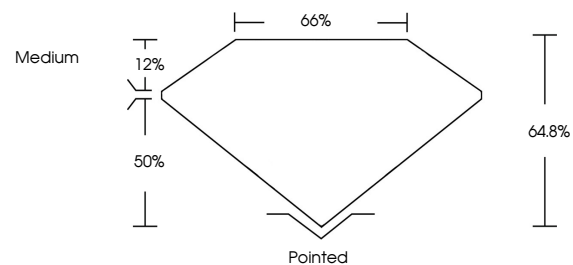

Measurements **11.30 X 7.56 X 4.90 MM**

GRADING RESULTS

Carat Weight **3.59 CARATS**
Color Grade **E**
Clarity Grade **INTERNALLY FLAWLESS**

ADDITIONAL GRADING INFORMATION

Polish **EXCELLENT**
Symmetry **EXCELLENT**
Fluorescence **NONE**
Inscription(s) **IGI LG747507794**
Comments: This Laboratory Grown Diamond was created by Chemical Vapor Deposition (CVD) growth process. Type IIa

December 1, 2025
IGI Report No **LG747507794**
CUT CORNERED RECT. MODIFIED BRILLIANT
11.30 X 7.56 X 4.90 MM
Carat Weight **3.59 CARATS**
Color Grade **E**
Clarity Grade **IF**
Depth **64.8%**
Table **50%**
Girdle **Medium**
Culet **Pointed**
Polish **EXCELLENT**
Symmetry **EXCELLENT**
Fluorescence **NONE**
Inscription(s) **IGI LG747507794**
Comments: This Laboratory Grown Diamond was created by Chemical Vapor Deposition (CVD) growth process. Type IIa

GRADING RESULTS

Carat Weight **3.59 CARATS**
Color Grade **E**
Clarity Grade **INTERNALLY FLAWLESS**

ADDITIONAL GRADING INFORMATION

Polish **EXCELLENT**
Symmetry **EXCELLENT**
Fluorescence **NONE**
Inscription(s) **IGI LG747507794**

Comments: This Laboratory Grown Diamond was created by Chemical Vapor Deposition (CVD) growth process. Type IIa

PROPORTIONS

Sample Image Used

CLARITY CHARACTERISTICS

KEY TO SYMBOLS

Red symbols indicate internal characteristics.
Green symbols indicate external characteristics.