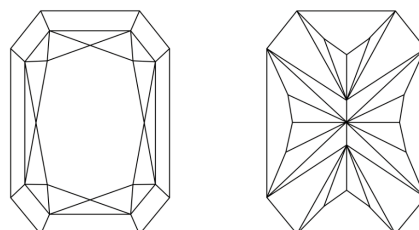

CLARITY CHARACTERISTICS

KEY TO SYMBOLS

Red symbols indicate internal characteristics.
Green symbols indicate external characteristics.

COLOR

D E F G H I J Faint Very Light Light

CLARITY

FL	IF	VS¹⁻²	VS¹⁻²	SI¹⁻²	I¹⁻³
Flawless	Internally Flawless	Very Very Slightly Included	Very Slightly Included	Slightly Included	Included