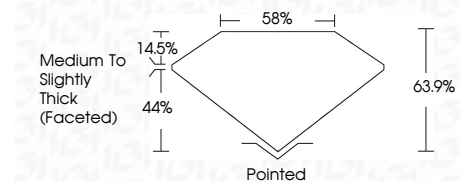

ELECTRONIC COPY

LG747533525
Report verification at igi.org

November 5, 2025
IGI Report Number **LG747533525**
Description **LABORATORY GROWN DIAMOND**
Shape and Cutting Style **MARQUISE BRILLIANT**
Measurements **15.46 X 7.40 X 4.73 MM**

GRADING RESULTS
Carat Weight **3.10 CARATS**
Color Grade **G**
Clarity Grade **VVS 2**

ADDITIONAL GRADING INFORMATION
Polish **EXCELLENT**
Symmetry **EXCELLENT**
Fluorescence **NONE**
Inscription(s) **IGI LG747533525**
Comments: This Laboratory Grown Diamond was created by Chemical Vapor Deposition (CVD) growth process. Type IIa

November 5, 2025
IGI Report No **LG747533525**
MARQUISE BRILLIANT
3.10 CARATS
Color Grade **G**
Clarity Grade **VVS 2**
Depth **63.9%**
Table **44%**
Girdle **Medium to Slightly Thick (Faceted)**
Culet **Pointed**
Polish **EXCELLENT**
Symmetry **EXCELLENT**
Fluorescence **NONE**
Inscription(s) **IGI LG747533525**
Comments: This Laboratory Grown Diamond was created by Chemical Vapor Deposition (CVD) growth process. Type IIa

GRADING RESULTS
Carat Weight **3.10 CARATS**
Color Grade **G**
Clarity Grade **VVS 2**

ADDITIONAL GRADING INFORMATION
Polish **EXCELLENT**
Symmetry **EXCELLENT**
Fluorescence **NONE**
Inscription(s) **IGI LG747533525**