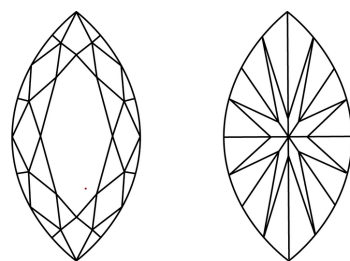

LABORATORY GROWN DIAMOND REPORT

November 5, 2025
IGI Report Number **LG747533525**
Description **LABORATORY GROWN DIAMOND**
Shape and Cutting Style **MARQUISE BRILLIANT**
Measurements **15.46 X 7.40 X 4.73 MM**

GRADING RESULTS
Carat Weight **3.10 CARATS**
Color Grade **G**
Clarity Grade **VVS 2**

ADDITIONAL GRADING INFORMATION
Polish **EXCELLENT**
Symmetry **EXCELLENT**
Fluorescence **NONE**
Inscription(s) **IGI LG747533525**

Comments: This Laboratory Grown Diamond was created by Chemical Vapor Deposition (CVD) growth process. Type IIa

PROPORTIONS

CLARITY CHARACTERISTICS

KEY TO SYMBOLS
Red symbols indicate internal characteristics.
Green symbols indicate external characteristics.