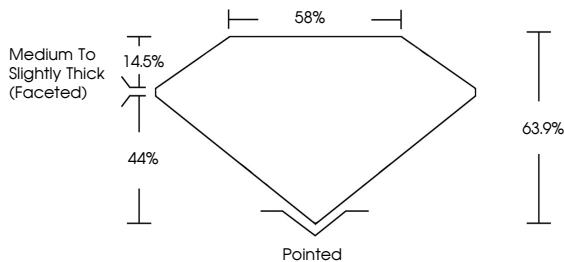

PROPORTIONS