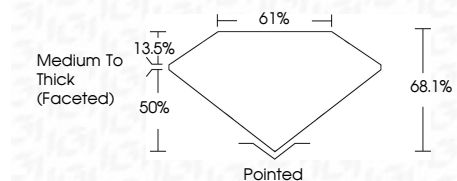

ELECTRONIC COPY

LG749527321
Report verification at igi.org

November 14, 2025
IGI Report Number **LG749527321**
Description **LABORATORY GROWN DIAMOND**
Shape and Cutting Style **SQUARE CUSHION MODIFIED BRILLIANT**
Measurements **5.97 X 5.86 X 3.99 MM**

GRADING RESULTS
Carat Weight **1.08 CARAT**
Color Grade **E**
Clarity Grade **VS 1**

ADDITIONAL GRADING INFORMATION
Polish **EXCELLENT**
Symmetry **EXCELLENT**
Fluorescence **NONE**
Inscription(s) **(IGI) LG749527321**
Comments: This Laboratory Grown Diamond was created by Chemical Vapor Deposition (CVD) growth process. Type IIa

November 14, 2025
IGI Report No **LG749527321**
SQUARE CUSHION MODIFIED BRILLIANT
5.97 X 5.86 X 3.99 MM
Carat Weight **1.08 CARAT**
Color Grade **E**
Clarity Grade **VS 1**
Depth **68.1%**
Table **61%**
Girdle **Medium To Thick (Faceted)**
Culet **Pointed**
Polish **EXCELLENT**
Symmetry **EXCELLENT**
Fluorescence **NONE**
Inscription(s) **(IGI) LG749527321**
Comments: This Laboratory Grown Diamond was created by Chemical Vapor Deposition (CVD) growth process. Type IIa

LABORATORY GROWN DIAMOND REPORT

November 14, 2025
IGI Report Number **LG749527321**
Description **LABORATORY GROWN DIAMOND**
Shape and Cutting Style **SQUARE CUSHION MODIFIED BRILLIANT**
Measurements **5.97 X 5.86 X 3.99 MM**