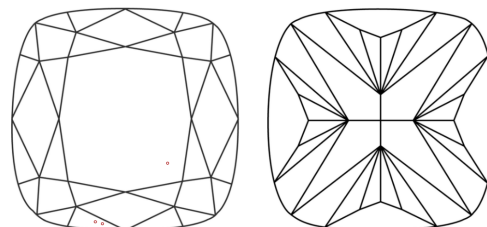

CLARITY CHARACTERISTICS

KEY TO SYMBOLS

Red symbols indicate internal characteristics.
Green symbols indicate external characteristics.