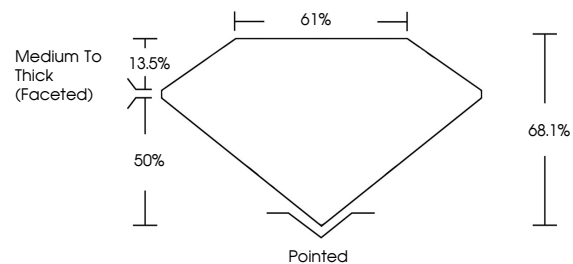

PROPORTIONS