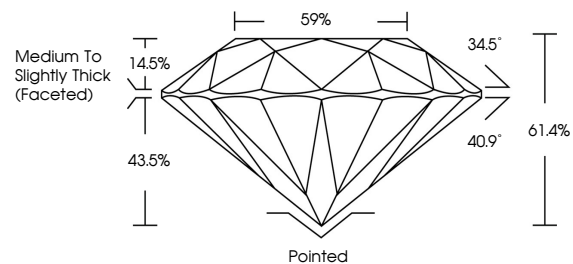

GRADING RESULTS

Carat Weight **5.06 CARATS**
Color Grade **F**
Clarity Grade **VVS 2**
Cut Grade **IDEAL**

ADDITIONAL GRADING INFORMATION

Polish **EXCELLENT**
Symmetry **EXCELLENT**
Fluorescence **NONE**
Inscription(s) **(IGI) LG749539923**
Comments: This Laboratory Grown Diamond was created by Chemical Vapor Deposition (CVD) growth process. Type IIa

IGI

January 6, 2026
IGI Report No **LG749539923**
ROUND BRILLIANT
11.01 - 11.05 X 6.77 MM
5.06 CARATS
Color Grade **F**
Clarity Grade **VVS 2**
Cut Grade **IDEAL**
Depth **43.5%**
Table **59%**
Girdle **Medium To Slightly Thick (Faceted)**
Culet **Pointed**
Polish **EXCELLENT**
Symmetry **EXCELLENT**
Fluorescence **NONE**
Inscription(s) **(IGI) LG749539923**
Comments: This Laboratory Grown Diamond was created by Chemical Vapor Deposition (CVD) growth process. Type IIa

January 6, 2026
IGI Report Number **LG749539923**
Description **LABORATORY GROWN DIAMOND**
Shape and Cutting Style **ROUND BRILLIANT**
Measurements **11.01 - 11.05 X 6.77 MM**

GRADING RESULTS

Carat Weight **5.06 CARATS**
Color Grade **F**
Clarity Grade **VVS 2**
Cut Grade **IDEAL**

PROPORTIONS

CLARITY CHARACTERISTICS

KEY TO SYMBOLS

Red symbols indicate internal characteristics.
Green symbols indicate external characteristics.

Sample Image Used

COLOR

D E F G H I J Faint Very Light Light