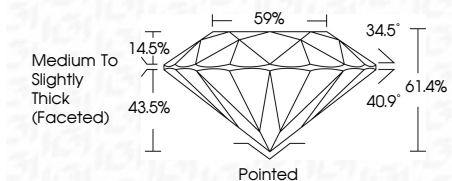

ELECTRONIC COPY

LG749539923
Report verification at igi.org

January 6, 2026
IGI Report Number **LG749539923**
Description **LABORATORY GROWN DIAMOND**
Shape and Cutting Style **ROUND BRILLIANT**
Measurements **11.01 - 11.05 X 6.77 MM**

GRADING RESULTS

Carat Weight **5.06 CARATS**
Color Grade **F**
Clarity Grade **VVS 2**
Cut Grade **IDEAL**

ADDITIONAL GRADING INFORMATION

Polish **EXCELLENT**
Symmetry **EXCELLENT**
Fluorescence **NONE**
Inscription(s) **(IGI) LG749539923**
Comments: This Laboratory Grown Diamond was created by Chemical Vapor Deposition (CVD) growth process. Type IIa

IGI

January 6, 2026
IGI Report No **LG749539923**
ROUND BRILLIANT
11.01 - 11.05 X 6.77 MM
5.06 CARATS
Color Grade **F**
Clarity Grade **VVS 2**
Cut Grade **IDEAL**
Depth **43.5%**
Table **59%**
Girdle **Medium To Slightly Thick (Faceted)**
Culet **Pointed**
Polish **EXCELLENT**
Symmetry **EXCELLENT**
Fluorescence **NONE**
Inscription(s) **(IGI) LG749539923**
Comments: This Laboratory Grown Diamond was created by Chemical Vapor Deposition (CVD) growth process. Type IIa

January 6, 2026
IGI Report Number **LG749539923**
Description **LABORATORY GROWN DIAMOND**
Shape and Cutting Style **ROUND BRILLIANT**
Measurements **11.01 - 11.05 X 6.77 MM**

GRADING RESULTS

Carat Weight **5.06 CARATS**
Color Grade **F**
Clarity Grade **VVS 2**
Cut Grade **IDEAL**