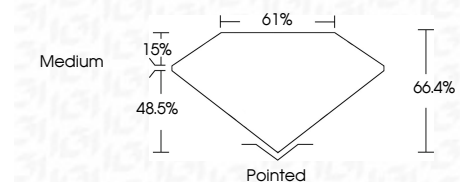

ELECTRONIC COPY

LG749592712
Report verification at igi.org

November 19, 2025
IGI Report Number **LG749592712**
Description **LABORATORY GROWN DIAMOND**

Shape and Cutting Style **CUT CORNERED
RECTANGULAR MODIFIED
BRILLIANT**

Measurements **10.24 X 7.09 X 4.71 MM**

GRADING RESULTS

Carat Weight **2.97 CARATS**
Color Grade **E**
Clarity Grade **VVS 2**

ADDITIONAL GRADING INFORMATION

Polish **EXCELLENT**
Symmetry **EXCELLENT**
Fluorescence **NONE**

Inscription(s) **IGI LG749592712**

Comments: This Laboratory Grown Diamond was created by Chemical Vapor Deposition (CVD) growth process. Type IIa

November 19, 2025
IGI Report No LG749592712
CUT CORNERED RECT. MODIFIED BRILLIANT
10.24 X 7.09 X 4.71 MM
Carat Weight **2.97 CARATS**
Color Grade **E**
Clarity Grade **VVS 2**
Depth **66.4%**
Table **48.5%**
Girdle **Medium**
Culet **Pointed**
Polish **EXCELLENT**
Symmetry **EXCELLENT**
Fluorescence **NONE**
Inscription(s) **IGI LG749592712**

GRADING RESULTS

Carat Weight **2.97 CARATS**
Color Grade **E**
Clarity Grade **VVS 2**

ADDITIONAL GRADING INFORMATION

Polish **EXCELLENT**
Symmetry **EXCELLENT**
Fluorescence **NONE**

Inscription(s) **IGI LG749592712**