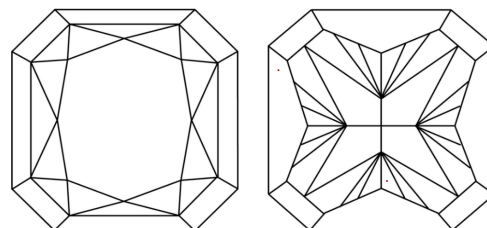

CLARITY CHARACTERISTICS

KEY TO SYMBOLS

Red symbols indicate internal characteristics.
Green symbols indicate external characteristics.