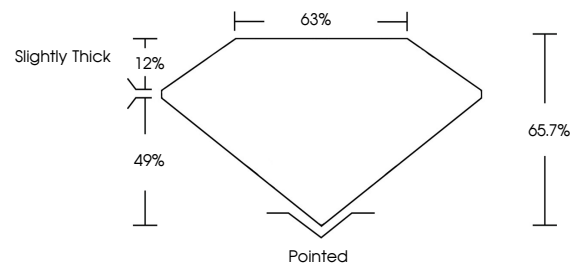

PROPORTIONS