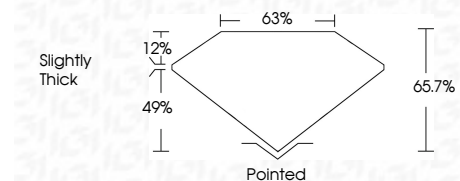

ELECTRONIC COPY

LG750563728
Report verification at igi.org

December 3, 2025
IGI Report Number **LG750563728**
Description **LABORATORY GROWN DIAMOND**
Shape and Cutting Style **CUT CORNERED SQUARE
MODIFIED BRILLIANT**
Measurements **7.36 X 7.28 X 4.78 MM**

GRADING RESULTS
Carat Weight **2.36 CARATS**
Color Grade **E**
Clarity Grade **VVS 1**

ADDITIONAL GRADING INFORMATION
Polish **EXCELLENT**
Symmetry **EXCELLENT**
Fluorescence **NONE**
Inscription(s) **IGI LG750563728**
Comments: This Laboratory Grown Diamond was created by Chemical Vapor Deposition (CVD) growth process. Type IIa

December 3, 2025
IGI Report No **LG750563728**
CUT CORNERED SQUARE MODIFIED BRILLIANT
7.36 X 7.28 X 4.78 MM
Carat Weight **2.36 CARATS**
Color Grade **E**
Clarity Grade **VVS 1**
Depth **49%**
Table **12%**
Girdle **Slightly Thick**
Culet **Pointed**
Polish **EXCELLENT**
Symmetry **EXCELLENT**
Fluorescence **NONE**
Inscription(s) **IGI LG750563728**
Comments: This Laboratory Grown Diamond was created by Chemical Vapor Deposition (CVD) growth process. Type IIa

GRADING RESULTS
Carat Weight **2.36 CARATS**
Color Grade **E**
Clarity Grade **VVS 1**

ADDITIONAL GRADING INFORMATION
Polish **EXCELLENT**
Symmetry **EXCELLENT**
Fluorescence **NONE**
Inscription(s) **IGI LG750563728**