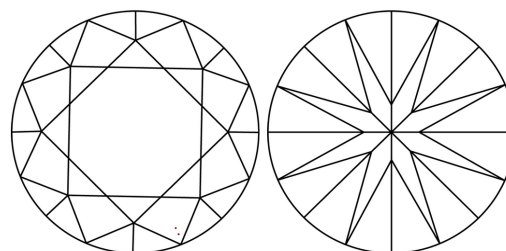

CLARITY CHARACTERISTICS

KEY TO SYMBOLS

Red symbols indicate internal characteristics.
Green symbols indicate external characteristics.