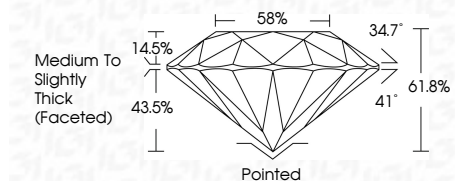

ELECTRONIC COPY

LG751503771
Report verification at igi.org

November 24, 2025
IGI Report Number **LG751503771**
Description **LABORATORY GROWN DIAMOND**
Shape and Cutting Style **ROUND BRILLIANT**
Measurements **8.76 - 8.79 X 5.42 MM**

GRADING RESULTS

Carat Weight **2.58 CARATS**
Color Grade **F**
Clarity Grade **VVS 2**
Cut Grade **IDEAL**

ADDITIONAL GRADING INFORMATION

Polish **EXCELLENT**
Symmetry **EXCELLENT**
Fluorescence **NONE**
Inscription(s) **IGI LG751503771**
Comments: This Laboratory Grown Diamond was created by Chemical Vapor Deposition (CVD) growth process. Type IIa

November 24, 2025
IGI Report No LG751503771
ROUND BRILLIANT
8.76 - 8.79 X 5.42 MM
2.58 CARATS
Color Grade **F**
Clarity Grade **VVS 2**
Cut Grade **IDEAL**
Depth **61.8%**
Table **58%**
Girdle **Medium To Slightly Thick (Faceted)**
Culet **Pointed**
Polish **EXCELLENT**
Symmetry **EXCELLENT**
Fluorescence **NONE**
Inscription(s) **IGI LG751503771**
Comments: This Laboratory Grown Diamond was created by Chemical Vapor Deposition (CVD) growth process. Type IIa

GRADING RESULTS

Carat Weight **2.58 CARATS**
Color Grade **F**
Clarity Grade **VVS 2**
Cut Grade **IDEAL**

ADDITIONAL GRADING INFORMATION

Polish **EXCELLENT**
Symmetry **EXCELLENT**
Fluorescence **NONE**
Inscription(s) **IGI LG751503771**