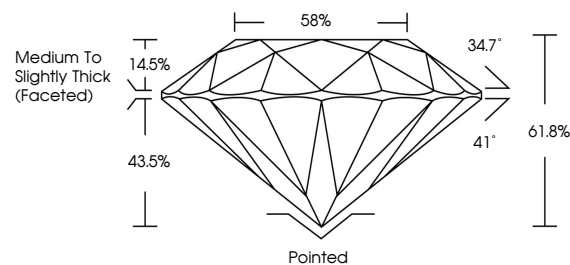

GRADING RESULTS

Carat Weight **2.58 CARATS**
Color Grade **F**
Clarity Grade **VVS 2**
Cut Grade **IDEAL**

ADDITIONAL GRADING INFORMATION

Polish **EXCELLENT**
Symmetry **EXCELLENT**
Fluorescence **NONE**
Inscription(s) **IGI LG751503771**
Comments: This Laboratory Grown Diamond was created by Chemical Vapor Deposition (CVD) growth process. Type IIa

November 24, 2025
IGI Report No LG751503771
ROUND BRILLIANT
8.76 - 8.79 X 5.42 MM
2.58 CARATS
Color Grade **F**
Clarity Grade **VVS 2**
Cut Grade **IDEAL**
Depth **61.8%**
Table **58%**
Girdle **Medium To Slightly Thick (Faceted)**
Culet **Pointed**
Polish **EXCELLENT**
Symmetry **EXCELLENT**
Fluorescence **NONE**
Inscription(s) **IGI LG751503771**
Comments: This Laboratory Grown Diamond was created by Chemical Vapor Deposition (CVD) growth process. Type IIa

GRADING RESULTS

Carat Weight **2.58 CARATS**
Color Grade **F**
Clarity Grade **VVS 2**
Cut Grade **IDEAL**

ADDITIONAL GRADING INFORMATION

Polish **EXCELLENT**
Symmetry **EXCELLENT**
Fluorescence **NONE**
Inscription(s) **IGI LG751503771**

Comments: This Laboratory Grown Diamond was created by Chemical Vapor Deposition (CVD) growth process. Type IIa

PROPORTIONS

CLARITY CHARACTERISTICS

KEY TO SYMBOLS

Red symbols indicate internal characteristics.
Green symbols indicate external characteristics.