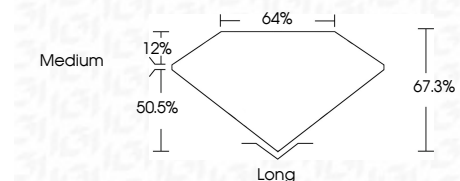

**ELECTRONIC COPY**

LG752517468  
Report verification at igi.org

November 27, 2025  
IGI Report Number **LG752517468**  
Description **LABORATORY GROWN DIAMOND**  
Shape and Cutting Style **EMERALD CUT**  
Measurements **9.78 X 6.94 X 4.67 MM**

**GRADING RESULTS**

Carat Weight **3.10 CARATS**  
Color Grade **F**  
Clarity Grade **VS 1**

**ADDITIONAL GRADING INFORMATION**

Polish **EXCELLENT**  
Symmetry **EXCELLENT**  
Fluorescence **NONE**  
Inscription(s) **IGI LG752517468**  
Comments: This Laboratory Grown Diamond was created by Chemical Vapor Deposition (CVD) growth process. Type IIa

November 27, 2025  
IGI Report No LG752517468  
**EMERALD CUT**  
3.10 CARATS  
F  
9.78 X 6.94 X 4.67 MM  
Carat Weight  
Color Grade  
Clarity Grade  
Depth  
Table  
Girdle  
Medium  
Long  
Culet  
Polish  
Symmetry  
Fluorescence  
Inscription(s)  
**EXCELLENT**  
**EXCELLENT**  
**NONE**  
**IGI LG752517468**  
Comments: This Laboratory Grown Diamond was created by Chemical Vapor Deposition (CVD) growth process. Type IIa

November 27, 2025  
IGI Report Number **LG752517468**  
Description **LABORATORY GROWN DIAMOND**  
Shape and Cutting Style **EMERALD CUT**  
Measurements **9.78 X 6.94 X 4.67 MM**

**GRADING RESULTS**

Carat Weight **3.10 CARATS**  
Color Grade **F**  
Clarity Grade **VS 1**