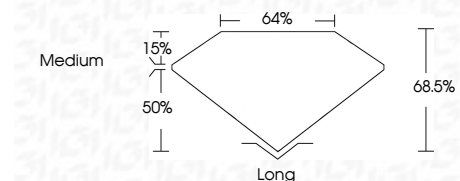

**ELECTRONIC COPY**

LG752574171  
Report verification at igi.org

December 10, 2025  
IGI Report Number **LG752574171**  
Description **LABORATORY GROWN DIAMOND**  
Shape and Cutting Style **EMERALD CUT**  
Measurements **9.55 X 6.83 X 4.68 MM**

**GRADING RESULTS**

Carat Weight **3.08 CARATS**  
Color Grade **D**  
Clarity Grade **VS 1**

**ADDITIONAL GRADING INFORMATION**

Polish **EXCELLENT**  
Symmetry **EXCELLENT**  
Fluorescence **NONE**  
Inscription(s) **IGI LG752574171**  
Comments: This Laboratory Grown Diamond was created by Chemical Vapor Deposition (CVD) growth process. Type IIa

December 10, 2025  
IGI Report No LG752574171  
**EMERALD CUT**  
3.08 CARATS  
D  
9.55 X 6.83 X 4.68 MM  
Carat Weight  
Color Grade  
Clarity Grade  
Depth  
Table  
Girdle  
Medium  
Long  
Culet  
Polish  
Symmetry  
Fluorescence  
Inscription(s)  
**EXCELLENT**  
**EXCELLENT**  
**NONE**  
**IGI LG752574171**  
Comments: This Laboratory Grown Diamond was created by Chemical Vapor Deposition (CVD) growth process. Type IIa

December 10, 2025  
IGI Report Number **LG752574171**  
Description **LABORATORY GROWN DIAMOND**  
Shape and Cutting Style **EMERALD CUT**  
Measurements **9.55 X 6.83 X 4.68 MM**

**GRADING RESULTS**

Carat Weight **3.08 CARATS**  
Color Grade **D**  
Clarity Grade **VS 1**