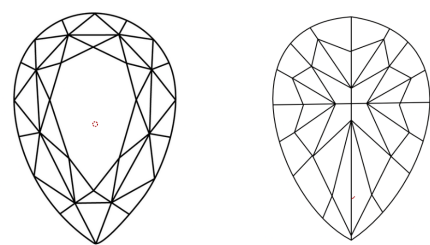

CLARITY CHARACTERISTICS

KEY TO SYMBOLS
Red symbols indicate internal characteristics.
Green symbols indicate external characteristics.

COLOR

D	E	F	G	H	I	J	Faint	Very Light	Light

CLARITY

FL	IF	VS¹⁻²	VS¹⁻²	SI¹⁻²	I¹⁻³
Flawless	Internally Flawless	Very Very Slightly Included	Very Slightly Included	Slightly Included	Included