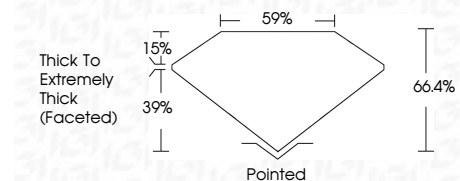

ELECTRONIC COPY

LG752597228
Report verification at igi.org

February 10, 2026
IGI Report Number **LG752597228**
Description **LABORATORY GROWN DIAMOND**
Shape and Cutting Style **PEAR MODIFIED BRILLIANT**
Measurements **10.38 X 6.45 X 4.28 MM**

GRADING RESULTS
Carat Weight **2.13 CARATS**
Color Grade **FANCY VIVID PINK**
Clarity Grade **VS 1**

ADDITIONAL GRADING INFORMATION
Polish **EXCELLENT**
Symmetry **EXCELLENT**
Fluorescence **SLIGHT**
Inscription(s) **(IGI) LG752597228**
Comments: This Laboratory Grown Diamond was created by Chemical Vapor Deposition (CVD) growth process. Indications of post-growth treatment.

February 10, 2026
IGI Report No **LG752597228**
PEAR MODIFIED BRILLIANT
10.38 X 6.45 X 4.28 MM
2.13 CARATS
FANCY VIVID PINK
VS 1
66.4%
59%
Thick To Extremely Thick (Faceted)
Pointed
EXCELLENT
EXCELLENT
SLIGHT
(IGI) LG752597228
Comments: This Laboratory Grown Diamond was created by Chemical Vapor Deposition (CVD) growth process. Indications of post-growth treatment.

GRADING RESULTS
Carat Weight **2.13 CARATS**
Color Grade **FANCY VIVID PINK**
Clarity Grade **VS 1**

ADDITIONAL GRADING INFORMATION
Polish **EXCELLENT**
Symmetry **EXCELLENT**
Fluorescence **SLIGHT**
Inscription(s) **(IGI) LG752597228**