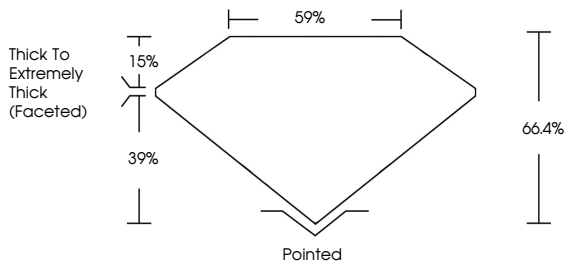

PROPORTIONS