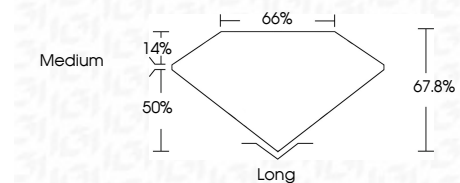

**ELECTRONIC COPY**

LG753506153  
Report verification at igi.org

December 3, 2025  
IGI Report Number **LG753506153**  
Description **LABORATORY GROWN DIAMOND**  
Shape and Cutting Style **EMERALD CUT**  
Measurements **9.84 X 6.89 X 4.67 MM**

**GRADING RESULTS**  
Carat Weight **3.10 CARATS**  
Color Grade **G**  
Clarity Grade **VS 1**

**ADDITIONAL GRADING INFORMATION**  
Polish **EXCELLENT**  
Symmetry **EXCELLENT**  
Fluorescence **NONE**  
Inscription(s) **IGI LG753506153**  
Comments: This Laboratory Grown Diamond was created by Chemical Vapor Deposition (CVD) growth process. Type IIa

December 3, 2025  
IGI Report No LG753506153  
**EMERALD CUT**  
3.10 CARATS  
G  
9.84 X 6.89 X 4.67 MM  
Carat Weight  
Color Grade  
Clarity Grade  
Depth  
Table  
Girdle  
Medium  
Long  
EXCELLENT  
EXCELLENT  
NONE  
IGI LG753506153  
Comments: This Laboratory Grown Diamond was created by Chemical Vapor Deposition (CVD) growth process. Type IIa

December 3, 2025  
IGI Report Number **LG753506153**  
Description **LABORATORY GROWN DIAMOND**  
Shape and Cutting Style **EMERALD CUT**  
Measurements **9.84 X 6.89 X 4.67 MM**

**GRADING RESULTS**  
Carat Weight **3.10 CARATS**  
Color Grade **G**  
Clarity Grade **VS 1**