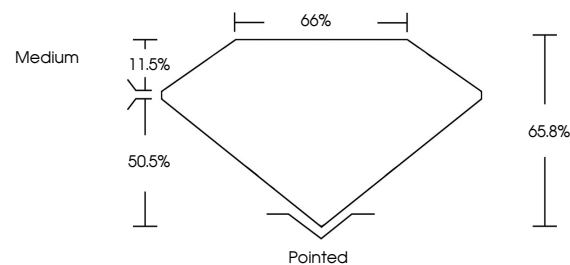

Measurements **10.31 X 7.30 X 4.80 MM**

GRADING RESULTS

Carat Weight **3.10 CARATS**
Color Grade **D**
Clarity Grade **VVS 2**

ADDITIONAL GRADING INFORMATION

Polish **EXCELLENT**
Symmetry **EXCELLENT**
Fluorescence **NONE**
Inscription(s) **IGI LG753511507**
Comments: This Laboratory Grown Diamond was created by Chemical Vapor Deposition (CVD) growth process. Type IIa

December 2, 2025
IGI Report No LG753511507
CUT CORNERED RECT. MODIFIED BRILLIANT
10.31 X 7.30 X 4.80 MM
3.10 CARATS
Color Grade **D**
Clarity Grade **VVS 2**
Depth **65.8%**
Table **50.5%**
Girdle **Medium**
Culet **Pointed**
Polish **EXCELLENT**
Symmetry **EXCELLENT**
Fluorescence **NONE**
Inscription(s) **IGI LG753511507**
Comments: This Laboratory Grown Diamond was created by Chemical Vapor Deposition (CVD) growth process. Type IIa

GRADING RESULTS

Carat Weight **3.10 CARATS**
Color Grade **D**
Clarity Grade **VVS 2**

ADDITIONAL GRADING INFORMATION

Polish **EXCELLENT**
Symmetry **EXCELLENT**
Fluorescence **NONE**
Inscription(s) **IGI LG753511507**

Comments: This Laboratory Grown Diamond was created by Chemical Vapor Deposition (CVD) growth process. Type IIa

PROPORTIONS

Sample Image Used

CLARITY CHARACTERISTICS

KEY TO SYMBOLS

Red symbols indicate internal characteristics.
Green symbols indicate external characteristics.