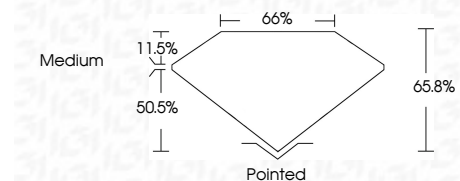

ELECTRONIC COPY

LG753511507
Report verification at igi.org

December 2, 2025
IGI Report Number **LG753511507**
Description **LABORATORY GROWN DIAMOND**
Shape and Cutting Style **CUT CORNERED
RECTANGULAR MODIFIED
BRILLIANT**

Measurements **10.31 X 7.30 X 4.80 MM**

GRADING RESULTS

Carat Weight **3.10 CARATS**
Color Grade **D**
Clarity Grade **VVS 2**

ADDITIONAL GRADING INFORMATION

Polish **EXCELLENT**
Symmetry **EXCELLENT**
Fluorescence **NONE**
Inscription(s) **IGI LG753511507**
Comments: This Laboratory Grown Diamond was created by Chemical Vapor Deposition (CVD) growth process. Type IIa

December 2, 2025
IGI Report No LG753511507
CUT CORNERED RECT. MODIFIED BRILLIANT
10.31 X 7.30 X 4.80 MM
3.10 CARATS
Color Grade **D**
Clarity Grade **VVS 2**
Depth **65.8%**
Table **50.5%**
Girdle **Medium**
Culet **Pointed**
Polish **EXCELLENT**
Symmetry **EXCELLENT**
Fluorescence **NONE**
Inscription(s) **IGI LG753511507**
Comments: This Laboratory Grown Diamond was created by Chemical Vapor Deposition (CVD) growth process. Type IIa

GRADING RESULTS

Carat Weight **3.10 CARATS**
Color Grade **D**
Clarity Grade **VVS 2**

ADDITIONAL GRADING INFORMATION

Polish **EXCELLENT**
Symmetry **EXCELLENT**
Fluorescence **NONE**
Inscription(s) **IGI LG753511507**