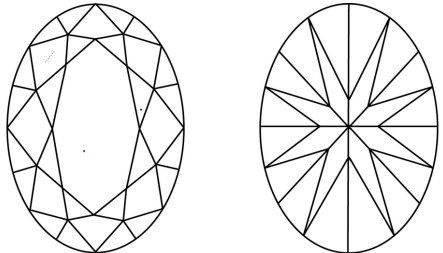

December 6, 2025  
IGI Report No LG754512045  
**OVAL BRILLIANT**  
10.27 X 7.21 X 4.39 MM  
2.02 CARATS  
E  
VVS 2  
60.9%  
62%  
Medium to Slightly Thick (Faceted)  
Pointed  
EXCELLENT  
EXCELLENT  
NONE  
IGI LG754512045  
Comments: This Laboratory Grown Diamond was created by Chemical Vapor Deposition (CVD) growth process. Type IIa

December 6, 2025  
IGI Report Number **LG754512045**  
Description **LABORATORY GROWN DIAMOND**  
Shape and Cutting Style **OVAL BRILLIANT**  
Measurements **10.27 X 7.21 X 4.39 MM**

**GRADING RESULTS**  
Carat Weight **2.02 CARATS**  
Color Grade **E**  
Clarity Grade **VVS 2**

**PROPORTIONS**

**CLARITY CHARACTERISTICS**

**KEY TO SYMBOLS**  
Red symbols indicate internal characteristics.  
Green symbols indicate external characteristics.

Sample Image Used

**COLOR**

D	E	F	G	H	I	J	Faint	Very Light	Light
---	---	---	---	---	---	---	-------	------------	-------