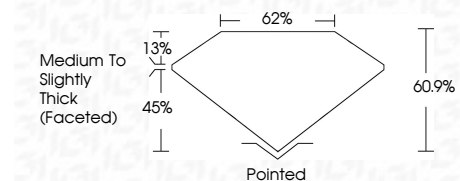

**ELECTRONIC COPY**

LG754512045  
Report verification at igi.org

December 6, 2025  
IGI Report Number **LG754512045**  
Description **LABORATORY GROWN DIAMOND**  
Shape and Cutting Style **OVAL BRILLIANT**  
Measurements **10.27 X 7.21 X 4.39 MM**

**GRADING RESULTS**  
Carat Weight **2.02 CARATS**  
Color Grade **E**  
Clarity Grade **VVS 2**

**ADDITIONAL GRADING INFORMATION**  
Polish **EXCELLENT**  
Symmetry **EXCELLENT**  
Fluorescence **NONE**  
Inscription(s) **IGI LG754512045**  
Comments: This Laboratory Grown Diamond was created by Chemical Vapor Deposition (CVD) growth process. Type IIa

December 6, 2025  
IGI Report No LG754512045  
**OVAL BRILLIANT**  
10.27 X 7.21 X 4.39 MM  
2.02 CARATS  
E  
VVS 2  
60.9%  
62%  
Medium to Slightly Thick (Faceted)  
Pointed  
EXCELLENT  
EXCELLENT  
NONE  
IGI LG754512045  
Comments: This Laboratory Grown Diamond was created by Chemical Vapor Deposition (CVD) growth process. Type IIa

December 6, 2025  
IGI Report Number **LG754512045**  
Description **LABORATORY GROWN DIAMOND**  
Shape and Cutting Style **OVAL BRILLIANT**  
Measurements **10.27 X 7.21 X 4.39 MM**

**GRADING RESULTS**  
Carat Weight **2.02 CARATS**  
Color Grade **E**  
Clarity Grade **VVS 2**