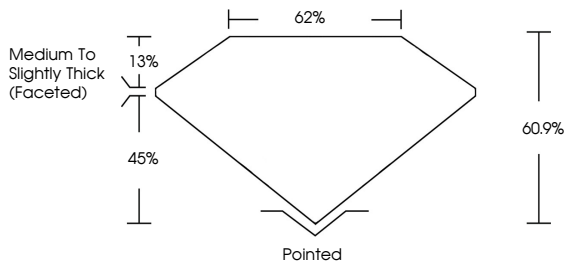

PROPORTIONS