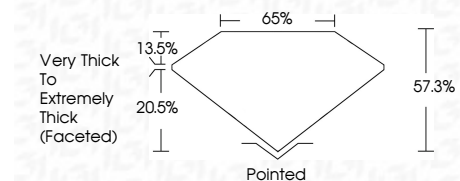

ELECTRONIC COPY

LG754535946
Report verification at igi.org

January 7, 2026
IGI Report Number **LG754535946**
Description **LABORATORY GROWN DIAMOND**
Shape and Cutting Style **HEART MODIFIED BRILLIANT**
Measurements **5.62 X 6.47 X 3.71 MM**

GRADING RESULTS

Carat Weight **1.04 CARAT**
Color Grade **FANCY BROWN**
Clarity Grade **VS 1**

ADDITIONAL GRADING INFORMATION

Polish **EXCELLENT**
Symmetry **VERY GOOD**
Fluorescence **NONE**
Inscription(s) **IGI LG754535946**
Comments: This Laboratory Grown Diamond was created by Chemical Vapor Deposition (CVD) growth process. Indications of post-growth treatment.

January 7, 2026
IGI Report No **LG754535946**
HEART MODIFIED BRILLIANT
6.62 X 6.47 X 3.71 MM
Carat Weight **1.04 CARAT**
Color Grade **FANCY BROWN**
Clarity Grade **VS 1**
Depth **57.3%**
Table **13.5%**
Girdle **Very Thick to Extremely Thick (Faceted)**
Culet **Pointed**
Polish **EXCELLENT**
Symmetry **VERY GOOD**
Fluorescence **NONE**
Inscription(s) **IGI LG754535946**
Comments: This Laboratory Grown Diamond was created by Chemical Vapor Deposition (CVD) growth process. Indications of post-growth treatment.

January 7, 2026
IGI Report Number **LG754535946**
Description **LABORATORY GROWN DIAMOND**
Shape and Cutting Style **HEART MODIFIED BRILLIANT**
Measurements **5.62 X 6.47 X 3.71 MM**

GRADING RESULTS

Carat Weight **1.04 CARAT**
Color Grade **FANCY BROWN**
Clarity Grade **VS 1**