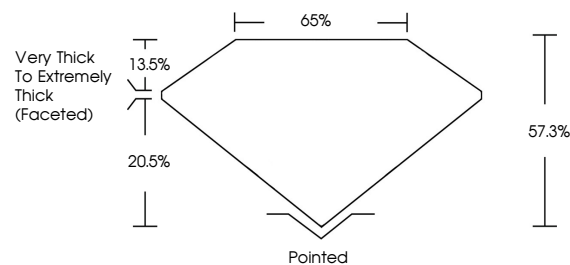

January 7, 2026
IGI Report No **LG754535946**
HEART MODIFIED BRILLIANT
6.62 X 6.47 X 3.71 MM
Carat Weight **1.04 CARAT**
Color Grade **FANCY BROWN**
Clarity Grade **VS 1**
Depth **57.3%**
Table **13.5%**
Girdle **Very Thick to Extremely Thick (Faceted)**
Culet **Pointed**
Polish **EXCELLENT**
Symmetry **VERY GOOD**
Fluorescence **NONE**
Inscription(s) **IGI LG754535946**
Comments: This Laboratory Grown Diamond was created by Chemical Vapor Deposition (CVD) growth process. Indications of post-growth treatment.

January 7, 2026
IGI Report Number **LG754535946**
Description **LABORATORY GROWN DIAMOND**
Shape and Cutting Style **HEART MODIFIED BRILLIANT**
Measurements **5.62 X 6.47 X 3.71 MM**

GRADING RESULTS

Carat Weight **1.04 CARAT**
Color Grade **FANCY BROWN**
Clarity Grade **VS 1**

PROPORTIONS

Sample Image Used

CLARITY CHARACTERISTICS

KEY TO SYMBOLS

Red symbols indicate internal characteristics.
Green symbols indicate external characteristics.

COLOR

D E F G H I J Faint Very Light Light