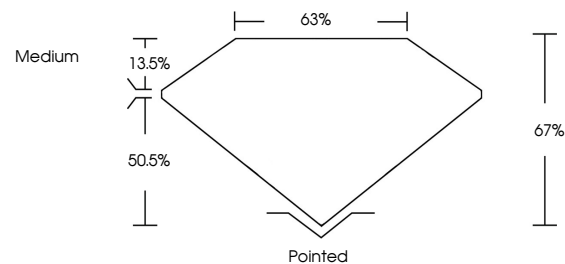

Measurements **10.21 X 7.31 X 4.90 MM**

GRADING RESULTS

Carat Weight **3.07 CARATS**
Color Grade **E**
Clarity Grade **VVS 2**

ADDITIONAL GRADING INFORMATION

Polish **EXCELLENT**
Symmetry **EXCELLENT**
Fluorescence **NONE**
Inscription(s) **IGI LG754536486**
Comments: This Laboratory Grown Diamond was created by Chemical Vapor Deposition (CVD) growth process. Type IIa

December 3, 2025
IGI Report No LG754536486
CUT CORNERED RECT. MODIFIED BRILLIANT
10.21 X 7.31 X 4.90 MM
Carat Weight **3.07 CARATS**
Color Grade **E**
Clarity Grade **VVS 2**
Depth **67%**
Table **50.5%**
Girdle **Medium**
Culet **Pointed**
Polish **EXCELLENT**
Symmetry **EXCELLENT**
Fluorescence **NONE**
Inscription(s) **IGI LG754536486**
Comments: This Laboratory Grown Diamond was created by Chemical Vapor Deposition (CVD) growth process. Type IIa

GRADING RESULTS

Carat Weight **3.07 CARATS**
Color Grade **E**
Clarity Grade **VVS 2**

ADDITIONAL GRADING INFORMATION

Polish **EXCELLENT**
Symmetry **EXCELLENT**
Fluorescence **NONE**
Inscription(s) **IGI LG754536486**

Comments: This Laboratory Grown Diamond was created by Chemical Vapor Deposition (CVD) growth process. Type IIa

PROPORTIONS

Sample Image Used

CLARITY CHARACTERISTICS

KEY TO SYMBOLS

Red symbols indicate internal characteristics.
Green symbols indicate external characteristics.