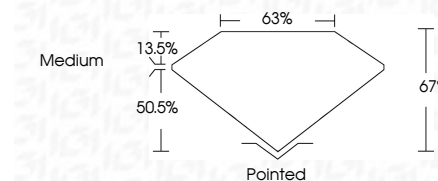

Measurements **10.21 X 7.31 X 4.90 MM**

GRADING RESULTS

Carat Weight **3.07 CARATS**
Color Grade **E**
Clarity Grade **VVS 2**

ADDITIONAL GRADING INFORMATION

Polish **EXCELLENT**
Symmetry **EXCELLENT**
Fluorescence **NONE**
Inscription(s) **IGI LG754536486**
Comments: This Laboratory Grown Diamond was created by Chemical Vapor Deposition (CVD) growth process. Type IIa

December 3, 2025
IGI Report No LG754536486
CUT CORNERED RECT. MODIFIED BRILLIANT
10.21 X 7.31 X 4.90 MM
Carat Weight **3.07 CARATS**
Color Grade **E**
Clarity Grade **VVS 2**
Depth **67%**
Table **50.5%**
Girdle **Medium**
Culet **Pointed**
Polish **EXCELLENT**
Symmetry **EXCELLENT**
Fluorescence **NONE**
Inscription(s) **IGI LG754536486**
Comments: This Laboratory Grown Diamond was created by Chemical Vapor Deposition (CVD) growth process. Type IIa

LABORATORY GROWN DIAMOND REPORT

December 3, 2025
IGI Report Number **LG754536486**
Description **LABORATORY GROWN DIAMOND**
Shape and Cutting Style **CUT CORNERED RECTANGULAR
MODIFIED BRILLIANT**
Measurements **10.21 X 7.31 X 4.90 MM**

GRADING RESULTS

Carat Weight **3.07 CARATS**
Color Grade **E**
Clarity Grade **VVS 2**

ADDITIONAL GRADING INFORMATION

Polish **EXCELLENT**
Symmetry **EXCELLENT**
Fluorescence **NONE**
Inscription(s) **IGI LG754536486**