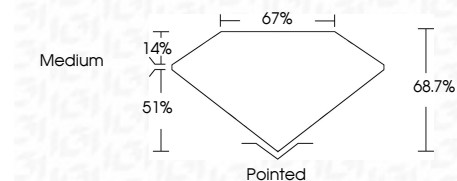

**ELECTRONIC COPY**

LG755513591  
Report verification at igi.org

December 8, 2025

IGI Report Number **LG755513591**

Description **LABORATORY GROWN DIAMOND**

Shape and Cutting Style **CUT CORNERED  
RECTANGULAR MODIFIED  
BRILLIANT**

Measurements **9.97 X 6.64 X 4.56 MM**

**GRADING RESULTS**

Carat Weight **2.58 CARATS**

Color Grade **D**

Clarity Grade **VS 1**

**ADDITIONAL GRADING INFORMATION**

Polish **EXCELLENT**

Symmetry **EXCELLENT**

Fluorescence **NONE**

Inscription(s) **IGI LG755513591**

Comments: This Laboratory Grown Diamond was created by Chemical Vapor Deposition (CVD) growth process. Type IIa

December 8, 2025  
IGI Report No LG755513591  
**CUT CORNERED RECT. MODIFIED BRILLIANT**  
9.97 X 6.64 X 4.56 MM  
2.58 CARATS  
D  
VS 1  
68.7%  
14%  
Medium  
Pointed  
EXCELLENT  
EXCELLENT  
NONE  
IGI LG755513591  
Comments: This Laboratory Grown Diamond was created by Chemical Vapor Deposition (CVD) growth process. Type IIa

**LABORATORY GROWN DIAMOND REPORT**

December 8, 2025

IGI Report Number **LG755513591**

Description **LABORATORY GROWN DIAMOND**

Shape and Cutting Style **CUT CORNERED RECTANGULAR  
MODIFIED BRILLIANT**

Measurements **9.97 X 6.64 X 4.56 MM**