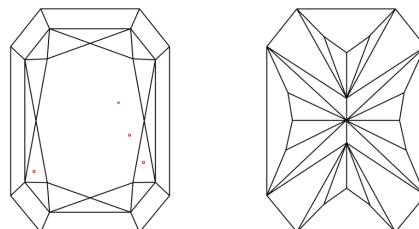

CLARITY CHARACTERISTICS

KEY TO SYMBOLS

Red symbols indicate internal characteristics.
Green symbols indicate external characteristics.