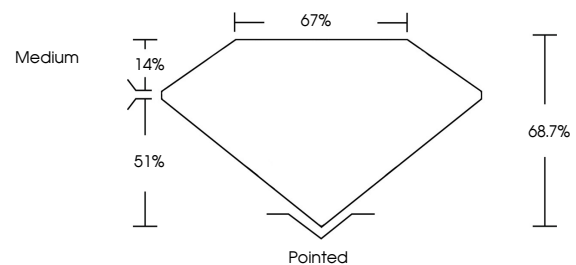

PROPORTIONS