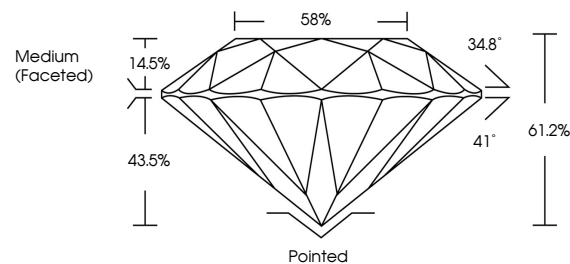

GRADING RESULTS

Carat Weight **2.56 CARATS**
Color Grade **D**
Clarity Grade **VVS 2**
Cut Grade **IDEAL**

ADDITIONAL GRADING INFORMATION

Polish **EXCELLENT**
Symmetry **EXCELLENT**
Fluorescence **NONE**
Inscription(s) **(IGI) LG755522707**
Comments: This Laboratory Grown Diamond was created by Chemical Vapor Deposition (CVD) growth process. Type IIa

December 9, 2025
IGI Report No LG755522707
ROUND BRILLIANT
8.79 - 8.84 X 5.40 MM
2.56 CARATS
Color Grade **D**
Clarity Grade **VVS 2**
Cut Grade **IDEAL**
Depth **61.2%**
Table **58%**
Girdle **Medium (Faceted)**
Culet **Pointed**
Polish **EXCELLENT**
Symmetry **EXCELLENT**
Fluorescence **NONE**
Inscription(s) **(IGI) LG755522707**
Comments: This Laboratory Grown Diamond was created by Chemical Vapor Deposition (CVD) growth process. Type IIa

GRADING RESULTS

Carat Weight **2.56 CARATS**
Color Grade **D**
Clarity Grade **VVS 2**
Cut Grade **IDEAL**

ADDITIONAL GRADING INFORMATION

Polish **EXCELLENT**
Symmetry **EXCELLENT**
Fluorescence **NONE**
Inscription(s) **(IGI) LG755522707**

Comments: This Laboratory Grown Diamond was created by Chemical Vapor Deposition (CVD) growth process. Type IIa

PROPORTIONS

CLARITY CHARACTERISTICS

KEY TO SYMBOLS

Red symbols indicate internal characteristics.
Green symbols indicate external characteristics.