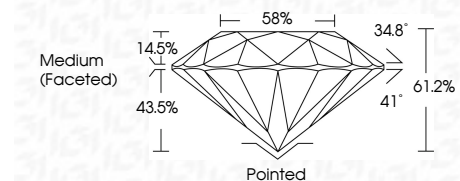

ELECTRONIC COPY

LG755522707
Report verification at igi.org

December 9, 2025
IGI Report Number **LG755522707**
Description **LABORATORY GROWN DIAMOND**
Shape and Cutting Style **ROUND BRILLIANT**
Measurements **8.79 - 8.84 X 5.40 MM**

GRADING RESULTS

Carat Weight **2.56 CARATS**
Color Grade **D**
Clarity Grade **VVS 2**
Cut Grade **IDEAL**

ADDITIONAL GRADING INFORMATION

Polish **EXCELLENT**
Symmetry **EXCELLENT**
Fluorescence **NONE**
Inscription(s) **(IGI) LG755522707**
Comments: This Laboratory Grown Diamond was created by Chemical Vapor Deposition (CVD) growth process. Type IIa

December 9, 2025
IGI Report No LG755522707
ROUND BRILLIANT
8.79 - 8.84 X 5.40 MM
2.56 CARATS
Color Grade **D**
Clarity Grade **VVS 2**
Cut Grade **IDEAL**
Depth **61.2%**
Table **58%**
Girdle **Medium (Faceted)**
Culet **Pointed**
Polish **EXCELLENT**
Symmetry **EXCELLENT**
Fluorescence **NONE**
Inscription(s) **(IGI) LG755522707**
Comments: This Laboratory Grown Diamond was created by Chemical Vapor Deposition (CVD) growth process. Type IIa

GRADING RESULTS

Carat Weight **2.56 CARATS**
Color Grade **D**
Clarity Grade **VVS 2**
Cut Grade **IDEAL**

ADDITIONAL GRADING INFORMATION

Polish **EXCELLENT**
Symmetry **EXCELLENT**
Fluorescence **NONE**
Inscription(s) **(IGI) LG755522707**