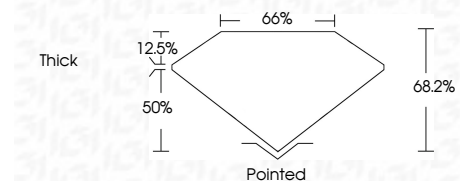

ELECTRONIC COPY

LG756526724
Report verification at igi.org

January 5, 2026
IGI Report Number **LG756526724**
Description **LABORATORY GROWN DIAMOND**
Shape and Cutting Style **CUT CORNERED SQUARE
MODIFIED BRILLIANT**
Measurements **7.28 X 7.02 X 4.79 MM**

GRADING RESULTS
Carat Weight **2.30 CARATS**
Color Grade **E**
Clarity Grade **VVS 2**

ADDITIONAL GRADING INFORMATION
Polish **EXCELLENT**
Symmetry **EXCELLENT**
Fluorescence **NONE**
Inscription(s) **IGI LG756526724**
Comments: This Laboratory Grown Diamond was created by Chemical Vapor Deposition (CVD) growth process. Type IIa

January 5, 2026
IGI Report No **LG756526724**
CUT CORNERED SQUARE MODIFIED BRILLIANT
7.28 X 7.02 X 4.79 MM
Carat Weight **2.30 CARATS**
Color Grade **E**
Clarity Grade **VVS 2**
Depth **68.2%**
Table **65%**
Girdle **Thick**
Culet **Pointed**
Polish **EXCELLENT**
Symmetry **EXCELLENT**
Fluorescence **NONE**
Inscription(s) **IGI LG756526724**
Comments: This Laboratory Grown Diamond was created by Chemical Vapor Deposition (CVD) growth process. Type IIa

GRADING RESULTS
Carat Weight **2.30 CARATS**
Color Grade **E**
Clarity Grade **VVS 2**

ADDITIONAL GRADING INFORMATION
Polish **EXCELLENT**
Symmetry **EXCELLENT**
Fluorescence **NONE**
Inscription(s) **IGI LG756526724**