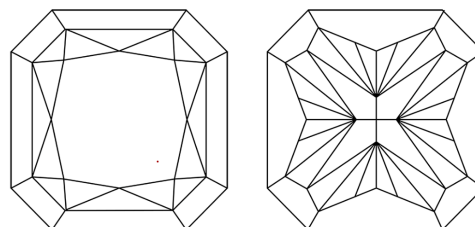

CLARITY CHARACTERISTICS

KEY TO SYMBOLS

Red symbols indicate internal characteristics.
Green symbols indicate external characteristics.