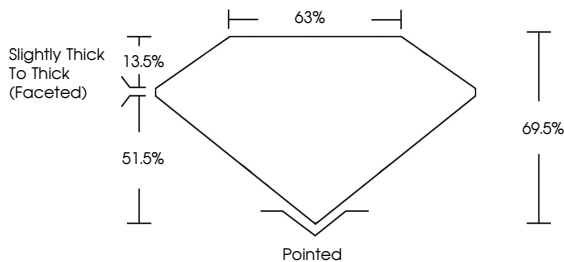

PROPORTIONS