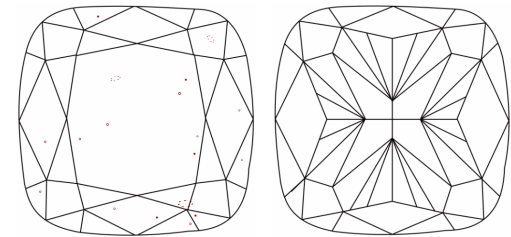

CLARITY CHARACTERISTICS

KEY TO SYMBOLS
Red symbols indicate internal characteristics.
Green symbols indicate external characteristics.