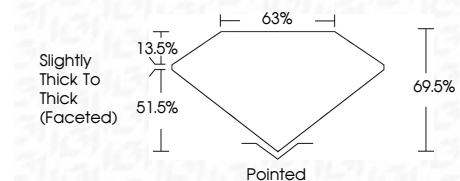

ELECTRONIC COPY

LG758519544
Report verification at igi.org

December 19, 2025
IGI Report Number **LG758519544**
Description **LABORATORY GROWN DIAMOND**
Shape and Cutting Style **SQUARE CUSHION MODIFIED BRILLIANT**
Measurements **8.15 X 7.74 X 5.38 MM**

GRADING RESULTS
Carat Weight **3.01 CARATS**
Color Grade **F**
Clarity Grade **VS 2**

ADDITIONAL GRADING INFORMATION
Polish **EXCELLENT**
Symmetry **EXCELLENT**
Fluorescence **NONE**
Inscription(s) **IGI LG758519544**
Comments: This Laboratory Grown Diamond was created by Chemical Vapor Deposition (CVD) growth process. Type IIa

December 19, 2025
IGI Report No LG758519544
SQUARE CUSHION MODIFIED BRILLIANT
8.15 X 7.74 X 5.38 MM
Carat Weight **3.01 CARATS**
Color Grade **F**
Clarity Grade **VS 2**
Depth **13.5%**
Table **51.5%**
Girdle **Slightly Thick To Thick (Faceted)**
Culet **Pointed**
Polish **EXCELLENT**
Symmetry **EXCELLENT**
Fluorescence **NONE**
Inscription(s) **IGI LG758519544**
Comments: This Laboratory Grown Diamond was created by Chemical Vapor Deposition (CVD) growth process. Type IIa

GRADING RESULTS
Carat Weight **3.01 CARATS**
Color Grade **F**
Clarity Grade **VS 2**

ADDITIONAL GRADING INFORMATION
Polish **EXCELLENT**
Symmetry **EXCELLENT**
Fluorescence **NONE**
Inscription(s) **IGI LG758519544**