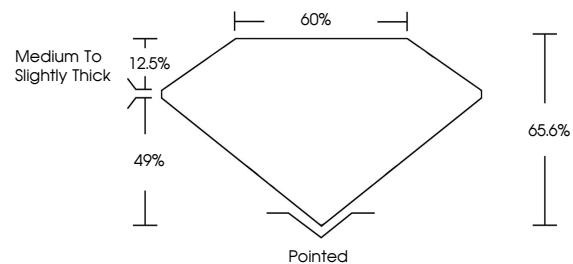

GRADING RESULTS

Carat Weight **1.39 CARAT**
Color Grade **FANCY VIVID YELLOW**
Clarity Grade **VVS 2**

ADDITIONAL GRADING INFORMATION

Polish **EXCELLENT**
Symmetry **EXCELLENT**
Fluorescence **NONE**
Inscription(s) **IGI LG758554812**

Comments: This Laboratory Grown Diamond was created by Chemical Vapor Deposition (CVD) growth process.

PROPORTIONS

Sample Image Used

CLARITY CHARACTERISTICS

KEY TO SYMBOLS

Red symbols indicate internal characteristics.
Green symbols indicate external characteristics.