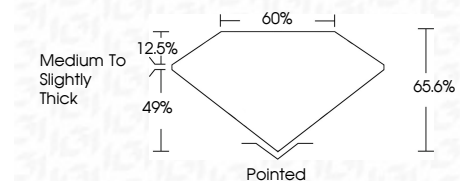

ELECTRONIC COPY

LG758554812
Report verification at igi.org

January 8, 2026
IGI Report Number **LG758554812**
Description **LABORATORY GROWN DIAMOND**
Shape and Cutting Style **CUT CORNERED
RECTANGULAR MODIFIED
BRILLIANT**
Measurements **7.91 X 5.61 X 3.68 MM**

GRADING RESULTS

Carat Weight **1.39 CARAT**
Color Grade **FANCY VIVID YELLOW**
Clarity Grade **VVS 2**

ADDITIONAL GRADING INFORMATION

Polish **EXCELLENT**
Symmetry **EXCELLENT**
Fluorescence **NONE**
Inscription(s) **IGI LG758554812**
Comments: This Laboratory Grown Diamond was created by Chemical Vapor Deposition (CVD) growth process.

January 8, 2026
IGI Report No LG758554812
CUT CORNERED RECT. MODIFIED BRILLIANT
1.39 CARAT
Carat Weight
Color Grade **FANCY VIVID YELLOW**
Clarity Grade **VVS 2**
Depth **65.6%**
Table **49%**
Girdle **Medium to Slightly Thick**
Culet **Pointed**
Polish **EXCELLENT**
Symmetry **EXCELLENT**
Fluorescence **NONE**
Inscription(s) **IGI LG758554812**
Comments: This Laboratory Grown Diamond was created by Chemical Vapor Deposition (CVD) growth process.

GRADING RESULTS

Carat Weight **1.39 CARAT**
Color Grade **FANCY VIVID YELLOW**
Clarity Grade **VVS 2**

ADDITIONAL GRADING INFORMATION

Polish **EXCELLENT**
Symmetry **EXCELLENT**
Fluorescence **NONE**
Inscription(s) **IGI LG758554812**