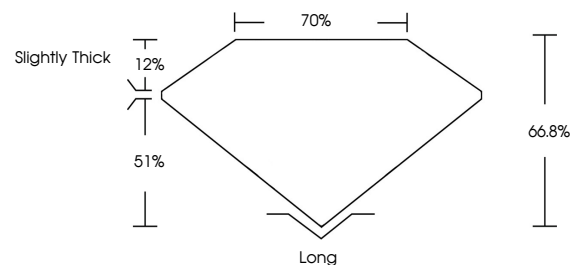

PROPORTIONS