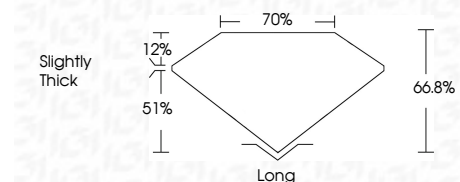

ELECTRONIC COPY

LG760507470
Report verification at igi.org

January 7, 2026
IGI Report Number **LG760507470**
Description **LABORATORY GROWN DIAMOND**
Shape and Cutting Style **EMERALD CUT**
Measurements **9.72 X 6.89 X 4.60 MM**

GRADING RESULTS

Carat Weight **3.08 CARATS**
Color Grade **F**
Clarity Grade **VVS 2**

ADDITIONAL GRADING INFORMATION

Polish **EXCELLENT**
Symmetry **EXCELLENT**
Fluorescence **NONE**
Inscription(s) **IGI LG760507470**
Comments: This Laboratory Grown Diamond was created by Chemical Vapor Deposition (CVD) growth process. Type IIa

January 7, 2026
IGI Report No **LG760507470**
EMERALD CUT
3.08 CARATS
F
9.72 X 6.89 X 4.60 MM
Color Grade **VVS 2**
Depth **66.8%**
Table **70%**
Girdle **Slightly Thick**
Culet **Long**
Polish **EXCELLENT**
Symmetry **EXCELLENT**
Fluorescence **NONE**
Inscription(s) **IGI LG760507470**
Comments: This Laboratory Grown Diamond was created by Chemical Vapor Deposition (CVD) growth process. Type IIa

LABORATORY GROWN DIAMOND REPORT

January 7, 2026
IGI Report Number **LG760507470**
Description **LABORATORY GROWN DIAMOND**
Shape and Cutting Style **EMERALD CUT**
Measurements **9.72 X 6.89 X 4.60 MM**