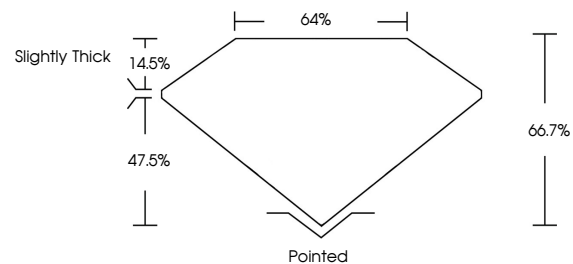

Measurements **8.89 X 6.00 X 4.00 MM**

GRADING RESULTS

Carat Weight **1.89 CARAT**
Color Grade **D**
Clarity Grade **VVS 2**

ADDITIONAL GRADING INFORMATION

Polish **EXCELLENT**
Symmetry **EXCELLENT**
Fluorescence **NONE**
Inscription(s) **(IGI) LG760545012**
Comments: This Laboratory Grown Diamond was created by Chemical Vapor Deposition (CVD) growth process. Type IIa

January 8, 2026
IGI Report No **LG760545012**
CUT CORNERED RECT. MODIFIED BRILLIANT
8.89 X 6.00 X 4.00 MM
Carat Weight **1.89 CARAT**
Color Grade **D**
Clarity Grade **VVS 2**
Depth **66.7%**
Table **47.5%**
Girdle **Slightly Thick**
Culet **Pointed**
Polish **EXCELLENT**
Symmetry **EXCELLENT**
Fluorescence **NONE**
Inscription(s) **(IGI) LG760545012**
Comments: This Laboratory Grown Diamond was created by Chemical Vapor Deposition (CVD) growth process. Type IIa

GRADING RESULTS

Carat Weight **1.89 CARAT**
Color Grade **D**
Clarity Grade **VVS 2**

ADDITIONAL GRADING INFORMATION

Polish **EXCELLENT**
Symmetry **EXCELLENT**
Fluorescence **NONE**
Inscription(s) **(IGI) LG760545012**

Comments: This Laboratory Grown Diamond was created by Chemical Vapor Deposition (CVD) growth process. Type IIa

PROPORTIONS

Sample Image Used

CLARITY CHARACTERISTICS

KEY TO SYMBOLS

Red symbols indicate internal characteristics.
Green symbols indicate external characteristics.