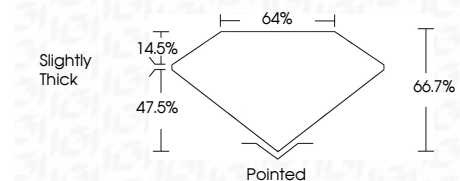

Measurements **8.89 X 6.00 X 4.00 MM**

GRADING RESULTS

Carat Weight **1.89 CARAT**
Color Grade **D**
Clarity Grade **VVS 2**

ADDITIONAL GRADING INFORMATION

Polish **EXCELLENT**
Symmetry **EXCELLENT**
Fluorescence **NONE**
Inscription(s) **(IGI) LG760545012**
Comments: This Laboratory Grown Diamond was created by Chemical Vapor Deposition (CVD) growth process. Type IIa

January 8, 2026
IGI Report No **LG760545012**
CUT CORNERED RECT. MODIFIED BRILLIANT
8.89 X 6.00 X 4.00 MM
Carat Weight **1.89 CARAT**
Color Grade **D**
Clarity Grade **VVS 2**
Depth **66.7%**
Table **47.5%**
Girdle **Slightly Thick**
Culet **Pointed**
Polish **EXCELLENT**
Symmetry **EXCELLENT**
Fluorescence **NONE**
Inscription(s) **(IGI) LG760545012**
Comments: This Laboratory Grown Diamond was created by Chemical Vapor Deposition (CVD) growth process. Type IIa

LABORATORY GROWN DIAMOND REPORT

January 8, 2026
IGI Report Number **LG760545012**
Description **LABORATORY GROWN DIAMOND**
Shape and Cutting Style **CUT CORNERED RECTANGULAR
MODIFIED BRILLIANT**
Measurements **8.89 X 6.00 X 4.00 MM**

GRADING RESULTS

Carat Weight **1.89 CARAT**
Color Grade **D**
Clarity Grade **VVS 2**

ADDITIONAL GRADING INFORMATION

Polish **EXCELLENT**
Symmetry **EXCELLENT**
Fluorescence **NONE**
Inscription(s) **(IGI) LG760545012**