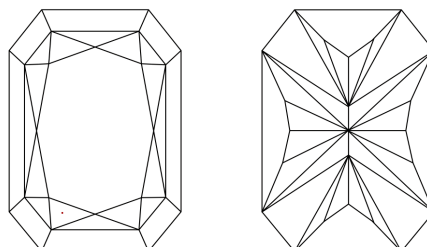

CLARITY CHARACTERISTICS

KEY TO SYMBOLS

Red symbols indicate internal characteristics.
Green symbols indicate external characteristics.

COLOR

D E F G H I J Faint Very Light Light

CLARITY

FL	IF	VVS¹⁻²	VS¹⁻²	SI¹⁻²	I¹⁻³
Flawless	Internally Flawless	Very Very Slightly Included	Very Slightly Included	Slightly Included	Included