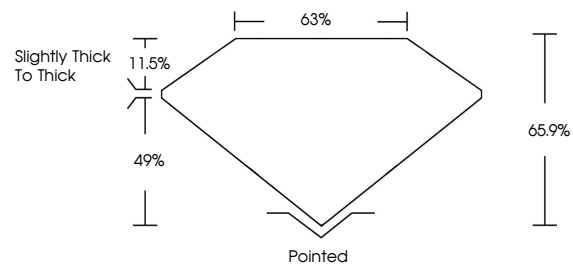

Measurements **9.25 X 6.18 X 4.07 MM**

GRADING RESULTS

Carat Weight **2.04 CARATS**
Color Grade **F**
Clarity Grade **VVS 2**

ADDITIONAL GRADING INFORMATION

Polish **EXCELLENT**
Symmetry **EXCELLENT**
Fluorescence **NONE**
Inscription(s) **IGI LG760571680**
Comments: This Laboratory Grown Diamond was created by Chemical Vapor Deposition (CVD) growth process. Type IIa

February 14, 2026
IGI Report No **LG760571680**
CUT CORNERED RECT. MODIFIED BRILLIANT
9.25 X 6.18 X 4.07 MM
Carat Weight **2.04 CARATS**
Color Grade **F**
Clarity Grade **VVS 2**
Depth **49%**
Table **11.5%**
Girdle **Slightly thick to Thick**
Culet **Pointed**
Polish **EXCELLENT**
Symmetry **EXCELLENT**
Fluorescence **NONE**
Inscription(s) **IGI LG760571680**
Comments: This Laboratory Grown Diamond was created by Chemical Vapor Deposition (CVD) growth process. Type IIa

GRADING RESULTS

Carat Weight **2.04 CARATS**
Color Grade **F**
Clarity Grade **VVS 2**

ADDITIONAL GRADING INFORMATION

Polish **EXCELLENT**
Symmetry **EXCELLENT**
Fluorescence **NONE**
Inscription(s) **IGI LG760571680**

Comments: This Laboratory Grown Diamond was created by Chemical Vapor Deposition (CVD) growth process. Type IIa

PROPORTIONS

CLARITY CHARACTERISTICS

KEY TO SYMBOLS

Red symbols indicate internal characteristics.
Green symbols indicate external characteristics.