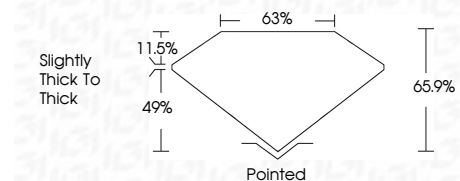

Measurements **9.25 X 6.18 X 4.07 MM**

GRADING RESULTS

Carat Weight **2.04 CARATS**
Color Grade **F**
Clarity Grade **VVS 2**

ADDITIONAL GRADING INFORMATION

Polish **EXCELLENT**
Symmetry **EXCELLENT**
Fluorescence **NONE**
Inscription(s) **IGI LG760571680**
Comments: This Laboratory Grown Diamond was created by Chemical Vapor Deposition (CVD) growth process. Type IIa

February 14, 2026
IGI Report No **LG760571680**
CUT CORNERED RECT. MODIFIED BRILLIANT
9.25 X 6.18 X 4.07 MM
Carat Weight **2.04 CARATS**
Color Grade **F**
Clarity Grade **VVS 2**
Depth **49%**
Table **11.5%**
Girdle **Slightly thick to Thick**
Culet **Pointed**
Polish **EXCELLENT**
Symmetry **EXCELLENT**
Fluorescence **NONE**
Inscription(s) **IGI LG760571680**
Comments: This Laboratory Grown Diamond was created by Chemical Vapor Deposition (CVD) growth process. Type IIa

LABORATORY GROWN DIAMOND REPORT

February 14, 2026
IGI Report Number **LG760571680**
Description **LABORATORY GROWN DIAMOND**
Shape and Cutting Style **CUT CORNERED RECTANGULAR
MODIFIED BRILLIANT**
Measurements **9.25 X 6.18 X 4.07 MM**

GRADING RESULTS

Carat Weight **2.04 CARATS**
Color Grade **F**
Clarity Grade **VVS 2**

ADDITIONAL GRADING INFORMATION

Polish **EXCELLENT**
Symmetry **EXCELLENT**
Fluorescence **NONE**
Inscription(s) **IGI LG760571680**