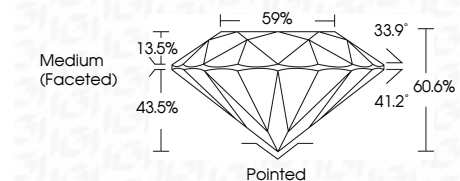

ELECTRONIC COPY

LG762509619
Report verification at igi.org

January 15, 2026
IGI Report Number **LG762509619**
Description **LABORATORY GROWN DIAMOND**
Shape and Cutting Style **ROUND BRILLIANT**
Measurements **8.15 - 8.18 X 4.95 MM**

GRADING RESULTS

Carat Weight **2.01 CARATS**
Color Grade **D**
Clarity Grade **VVS 2**
Cut Grade **IDEAL**

ADDITIONAL GRADING INFORMATION

Polish **EXCELLENT**
Symmetry **EXCELLENT**
Fluorescence **NONE**
Inscription(s) **IGI LG762509619**
Comments: This Laboratory Grown Diamond was created by Chemical Vapor Deposition (CVD) growth process. Type IIa

January 15, 2026
IGI Report No **LG762509619**
ROUND BRILLIANT
8.15 - 8.18 X 4.95 MM
Carat Weight **2.01 CARATS**
Color Grade **D**
Clarity Grade **VVS 2**
Cut Grade **IDEAL**
Depth **60.6%**
Table **59%**
Girdle **Medium (Faceted)**
Culet **Pointed**
Polish **EXCELLENT**
Symmetry **EXCELLENT**
Fluorescence **NONE**
Inscription(s) **IGI LG762509619**
Comments: This Laboratory Grown Diamond was created by Chemical Vapor Deposition (CVD) growth process. Type IIa

GRADING RESULTS

Carat Weight **2.01 CARATS**
Color Grade **D**
Clarity Grade **VVS 2**
Cut Grade **IDEAL**

ADDITIONAL GRADING INFORMATION

Polish **EXCELLENT**
Symmetry **EXCELLENT**
Fluorescence **NONE**
Inscription(s) **IGI LG762509619**