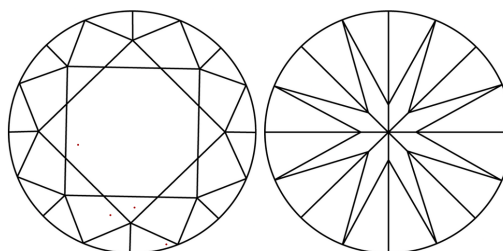

CLARITY CHARACTERISTICS

KEY TO SYMBOLS

Red symbols indicate internal characteristics.
Green symbols indicate external characteristics.