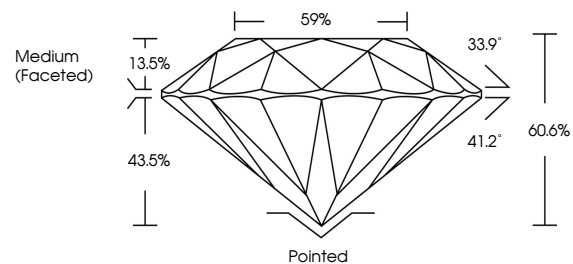

January 15, 2026
IGI Report No **LG762509619**
ROUND BRILLIANT
8.15 - 8.18 X 4.95 MM
Carat Weight **2.01 CARATS**
Color Grade **D**
Clarity Grade **VVS 2**
Cut Grade **IDEAL**
Depth **60.6%**
Table **59%**
Girdle **Medium (Faceted)**
Culet **Pointed**
Polish **EXCELLENT**
Symmetry **EXCELLENT**
Fluorescence **NONE**
Inscription(s) **IGI LG762509619**
Comments: This Laboratory Grown Diamond was created by Chemical Vapor Deposition (CVD) growth process. Type IIa

LABORATORY GROWN DIAMOND REPORT

January 15, 2026
IGI Report Number **LG762509619**
Description **LABORATORY GROWN DIAMOND**
Shape and Cutting Style **ROUND BRILLIANT**
Measurements **8.15 - 8.18 X 4.95 MM**

GRADING RESULTS

Carat Weight **2.01 CARATS**
Color Grade **D**
Clarity Grade **VVS 2**
Cut Grade **IDEAL**

ADDITIONAL GRADING INFORMATION

Polish **EXCELLENT**
Symmetry **EXCELLENT**
Fluorescence **NONE**
Inscription(s) **IGI LG762509619**

Comments: This Laboratory Grown Diamond was created by Chemical Vapor Deposition (CVD) growth process. Type IIa

PROPORTIONS

CLARITY CHARACTERISTICS

KEY TO SYMBOLS

Red symbols indicate internal characteristics.
Green symbols indicate external characteristics.