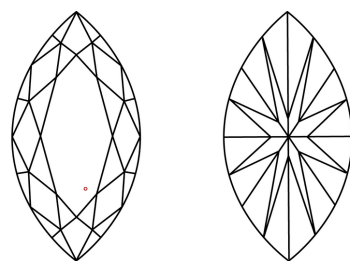

CLARITY CHARACTERISTICS

KEY TO SYMBOLS
Red symbols indicate internal characteristics.
Green symbols indicate external characteristics.