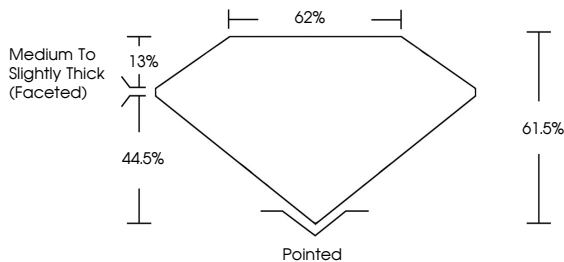

PROPORTIONS