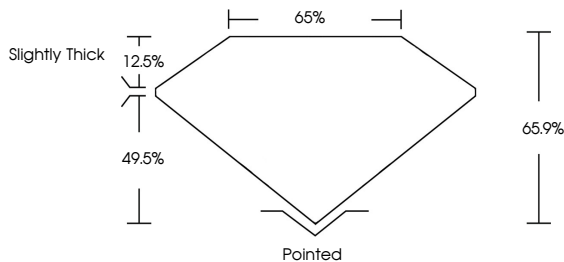

Measurements **10.42 X 7.25 X 4.78 MM**

GRADING RESULTS

Carat Weight **3.10 CARATS**

Color Grade **H**

Clarity Grade **VVS 2**

ADDITIONAL GRADING INFORMATION

Polish **EXCELLENT**

Symmetry **EXCELLENT**

Fluorescence **NONE**

Inscription(s) **IGI LG762532299**

Comments: This Laboratory Grown Diamond was created by Chemical Vapor Deposition (CVD) growth process. Type IIa

December 31, 2025	IGI Report No LG762532299	CUT CORNERED RECT. MODIFIED BRILLIANT	10.42 X 7.25 X 4.78 MM	3.10 CARATS	H	VVS 2	49.5%	65%	Slightly Thick	Pointed	EXCELLENT	EXCELLENT	NONE	IGI LG762532299
Carat Weight	Color Grade	Clarity Grade	Table	Depth	Girdle	Culet	Polish	Symmetry	Fluorescence	Inscription(s)	Comments: This Laboratory Grown Diamond was created by Chemical Vapor Deposition (CVD) growth process. Type IIa			

GRADING RESULTS

Carat Weight **3.10 CARATS**

Color Grade **H**

Clarity Grade **VVS 2**

ADDITIONAL GRADING INFORMATION

Polish **EXCELLENT**

Symmetry **EXCELLENT**

Fluorescence **NONE**

Inscription(s) **IGI LG762532299**

Comments: This Laboratory Grown Diamond was created by Chemical Vapor Deposition (CVD) growth process. Type IIa

PROPORTIONS

CLARITY CHARACTERISTICS

KEY TO SYMBOLS

Red symbols indicate internal characteristics.
Green symbols indicate external characteristics.