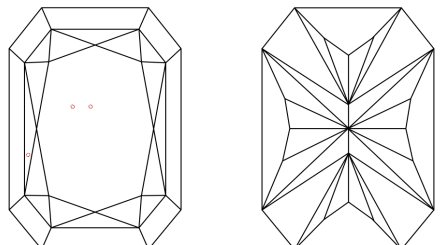

CLARITY CHARACTERISTICS

KEY TO SYMBOLS

Red symbols indicate internal characteristics.
Green symbols indicate external characteristics.

COLOR

D	E	F	G	H	I	J	Faint	Very Light	Light

CLARITY

FL	IF	VVS¹⁻²	VS¹⁻²	SI¹⁻²	I¹⁻³
Flawless	Internally Flawless	Very Very Slightly Included	Very Slightly Included	Slightly Included	Included