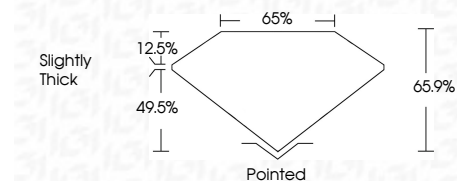

Measurements **10.42 X 7.25 X 4.78 MM**

GRADING RESULTS

Carat Weight **3.10 CARATS**

Color Grade **H**

Clarity Grade **VVS 2**

ADDITIONAL GRADING INFORMATION

Polish **EXCELLENT**

Symmetry **EXCELLENT**

Fluorescence **NONE**

Inscription(s) **IGI LG762532299**

Comments: This Laboratory Grown Diamond was created by Chemical Vapor Deposition (CVD) growth process. Type IIa

December 31, 2025	IGI Report No LG762532299	CUT CORNERED RECT. MODIFIED BRILLIANT	10.42 X 7.25 X 4.78 MM	3.10 CARATS	H	VVS 2	49.5%	65%	Slightly Thick	Pointed	EXCELLENT	EXCELLENT	NONE	IGI LG762532299
Carat Weight	Color Grade	Clarity Grade	Table	Depth	Girdle	Culet	Polish	Symmetry	Fluorescence	Inscription(s)	Comments: This Laboratory Grown Diamond was created by Chemical Vapor Deposition (CVD) growth process. Type IIa			

December 31, 2025

IGI Report Number **LG762532299**

Description **LABORATORY GROWN DIAMOND**

Shape and Cutting Style **CUT CORNERED RECTANGULAR
MODIFIED BRILLIANT**

Measurements **10.42 X 7.25 X 4.78 MM**

GRADING RESULTS

Carat Weight **3.10 CARATS**

Color Grade **H**

Clarity Grade **VVS 2**

ADDITIONAL GRADING INFORMATION

Polish **EXCELLENT**

Symmetry **EXCELLENT**

Fluorescence **NONE**