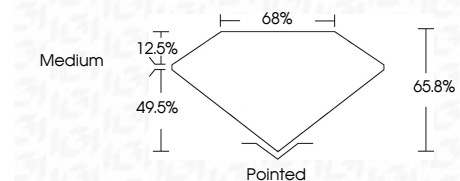

Measurements **15.80 X 11.03 X 7.26 MM**

GRADING RESULTS

Carat Weight **11.19 CARATS**
Color Grade **F**
Clarity Grade **VVS 1**

ADDITIONAL GRADING INFORMATION

Polish **EXCELLENT**
Symmetry **EXCELLENT**
Fluorescence **NONE**
Inscription(s) **(IGI) LG762532437**
Comments: This Laboratory Grown Diamond was created by Chemical Vapor Deposition (CVD) growth process. Type IIa

January 8, 2026
IGI Report No LG762532437
CUT CORNERED RECT. MODIFIED BRILLIANT
15.80 X 11.03 X 7.26 MM
Carat Weight **11.19 CARATS**
Color Grade **F**
Clarity Grade **VVS 1**
Depth **65.8%**
Table **49.5%**
Girdle **Medium**
Culet **Pointed**
Polish **EXCELLENT**
Symmetry **EXCELLENT**
Fluorescence **NONE**
Inscription(s) **(IGI) LG762532437**
Comments: This Laboratory Grown Diamond was created by Chemical Vapor Deposition (CVD) growth process. Type IIa

LABORATORY GROWN DIAMOND REPORT

January 8, 2026
IGI Report Number **LG762532437**
Description **LABORATORY GROWN DIAMOND**
Shape and Cutting Style **CUT CORNERED RECTANGULAR
MODIFIED BRILLIANT**
Measurements **15.80 X 11.03 X 7.26 MM**

GRADING RESULTS

Carat Weight **11.19 CARATS**
Color Grade **F**
Clarity Grade **VVS 1**

ADDITIONAL GRADING INFORMATION

Polish **EXCELLENT**
Symmetry **EXCELLENT**
Fluorescence **NONE**
Inscription(s) **(IGI) LG762532437**