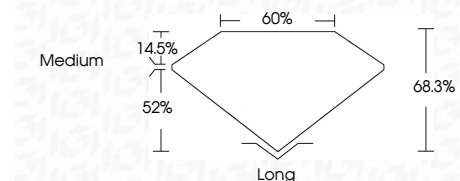

ELECTRONIC COPY

LG762546122
Report verification at igi.org

March 13, 2026
IGI Report Number **LG762546122**
Description **LABORATORY GROWN DIAMOND**
Shape and Cutting Style **EMERALD CUT**
Measurements **8.11 X 5.45 X 3.72 MM**

GRADING RESULTS
Carat Weight **1.56 CARAT**
Color Grade **D**
Clarity Grade **FLAWLESS**

ADDITIONAL GRADING INFORMATION
Polish **EXCELLENT**
Symmetry **EXCELLENT**
Fluorescence **NONE**
Inscription(s) **IGI LG762546122**
Comments: As Grown - No indication of post-growth treatment.
This Laboratory Grown Diamond was created by High Pressure High Temperature (HPHT) growth process.
Type II

March 13, 2026
IGI Report No LG762546122
EMERALD CUT
Carat Weight **1.56 CARAT**
Color Grade **D**
Clarity Grade **FLAWLESS**
Depth **68.3%**
Table **52%**
Girdle **Medium**
Culet **Long**
Polish **EXCELLENT**
Symmetry **EXCELLENT**
Fluorescence **NONE**
Inscription(s) **IGI LG762546122**
Comments: As Grown - No indication of post-growth treatment.
This Laboratory Grown Diamond was created by High Pressure High Temperature (HPHT) growth process.
Type II

March 13, 2026
IGI Report Number **LG762546122**
Description **LABORATORY GROWN DIAMOND**
Shape and Cutting Style **EMERALD CUT**
Measurements **8.11 X 5.45 X 3.72 MM**

GRADING RESULTS
Carat Weight **1.56 CARAT**
Color Grade **D**
Clarity Grade **FLAWLESS**