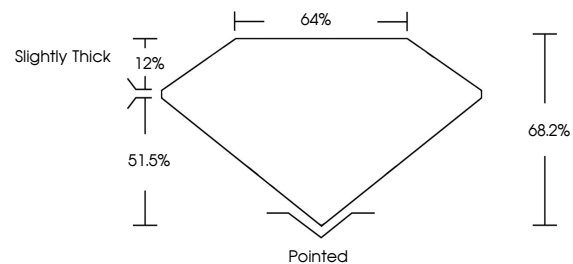

January 3, 2026
IGI Report No **LG762553714**
CUT CORNERED RECT. MODIFIED BRILLIANT
10.18 X 7.19 X 4.90 MM
Carat Weight **3.10 CARATS**
Color Grade **E**
Clarity Grade **VVS 2**
Depth **68.2%**
Table **64%**
Girdle **Slightly Thick**
Culet **Pointed**
Polish **EXCELLENT**
Symmetry **EXCELLENT**
Fluorescence **NONE**
Inscription(s) **IGI LG762553714**
Comments: This Laboratory Grown Diamond was created by Chemical Vapor Deposition (CVD) growth process. Type IIa

GRADING RESULTS

Carat Weight **3.10 CARATS**
Color Grade **E**
Clarity Grade **VVS 2**

ADDITIONAL GRADING INFORMATION

Polish **EXCELLENT**
Symmetry **EXCELLENT**
Fluorescence **NONE**
Inscription(s) **IGI LG762553714**

Comments: This Laboratory Grown Diamond was created by Chemical Vapor Deposition (CVD) growth process. Type IIa

PROPORTIONS

CLARITY CHARACTERISTICS

KEY TO SYMBOLS

Red symbols indicate internal characteristics.
Green symbols indicate external characteristics.