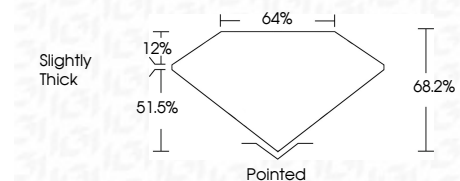

ELECTRONIC COPY

LG762553714
Report verification at igi.org

January 3, 2026
IGI Report Number **LG762553714**
Description **LABORATORY GROWN DIAMOND**
Shape and Cutting Style **CUT CORNERED
RECTANGULAR MODIFIED
BRILLIANT**
Measurements **10.18 X 7.19 X 4.90 MM**

GRADING RESULTS

Carat Weight **3.10 CARATS**
Color Grade **E**
Clarity Grade **VVS 2**

ADDITIONAL GRADING INFORMATION

Polish **EXCELLENT**
Symmetry **EXCELLENT**
Fluorescence **NONE**
Inscription(s) **IGI LG762553714**
Comments: This Laboratory Grown Diamond was created by Chemical Vapor Deposition (CVD) growth process. Type IIa

January 3, 2026
IGI Report No **LG762553714**
CUT CORNERED RECT. MODIFIED BRILLIANT
10.18 X 7.19 X 4.90 MM
Carat Weight **3.10 CARATS**
Color Grade **E**
Clarity Grade **VVS 2**
Depth **68.2%**
Table **64%**
Girdle **Slightly Thick**
Culet **Pointed**
Polish **EXCELLENT**
Symmetry **EXCELLENT**
Fluorescence **NONE**
Inscription(s) **IGI LG762553714**
Comments: This Laboratory Grown Diamond was created by Chemical Vapor Deposition (CVD) growth process. Type IIa

GRADING RESULTS

Carat Weight **3.10 CARATS**
Color Grade **E**
Clarity Grade **VVS 2**

ADDITIONAL GRADING INFORMATION

Polish **EXCELLENT**
Symmetry **EXCELLENT**
Fluorescence **NONE**
Inscription(s) **IGI LG762553714**