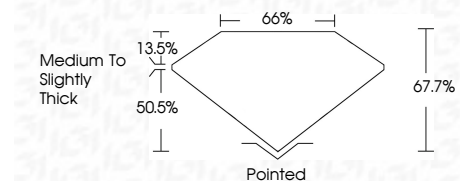

ELECTRONIC COPY

LG762576615
Report verification at igi.org

January 3, 2026
IGI Report Number **LG762576615**
Description **LABORATORY GROWN DIAMOND**
Shape and Cutting Style **CUT CORNERED
RECTANGULAR MODIFIED
BRILLIANT**
Measurements **9.79 X 7.12 X 4.82 MM**

GRADING RESULTS

Carat Weight **2.92 CARATS**
Color Grade **E**
Clarity Grade **VS 2**

ADDITIONAL GRADING INFORMATION

Polish **EXCELLENT**
Symmetry **EXCELLENT**
Fluorescence **NONE**
Inscription(s) **IGI LG762576615**
Comments: This Laboratory Grown Diamond was created by Chemical Vapor Deposition (CVD) growth process. Type IIa

January 3, 2026
IGI Report No **LG762576615**
CUT CORNERED RECT. MODIFIED BRILLIANT
Carat Weight **2.92 CARATS**
Color Grade **E**
Clarity Grade **VS 2**
Depth **50.5%**
Table **13.5%**
Girdle **Medium to Slightly Thick**
Culet **Pointed**
Polish **EXCELLENT**
Symmetry **EXCELLENT**
Fluorescence **NONE**
Inscription(s) **IGI LG762576615**
Comments: This Laboratory Grown Diamond was created by Chemical Vapor Deposition (CVD) growth process. Type IIa

LABORATORY GROWN DIAMOND REPORT

January 3, 2026
IGI Report Number **LG762576615**
Description **LABORATORY GROWN DIAMOND**
Shape and Cutting Style **CUT CORNERED RECTANGULAR
MODIFIED BRILLIANT**
Measurements **9.79 X 7.12 X 4.82 MM**