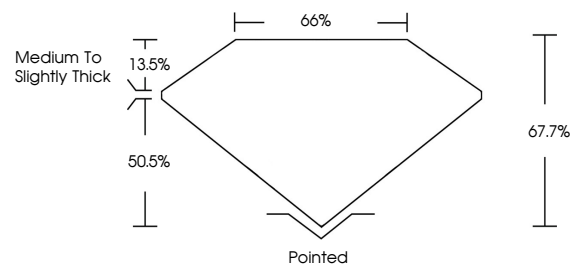

GRADING RESULTS

Carat Weight **2.92 CARATS**
Color Grade **E**
Clarity Grade **VS 2**

ADDITIONAL GRADING INFORMATION

Polish **EXCELLENT**
Symmetry **EXCELLENT**
Fluorescence **NONE**
Inscription(s) **IGI LG762576615**

Comments: This Laboratory Grown Diamond was created by Chemical Vapor Deposition (CVD) growth process. Type IIa

PROPORTIONS

CLARITY CHARACTERISTICS

KEY TO SYMBOLS

Red symbols indicate internal characteristics.
Green symbols indicate external characteristics.