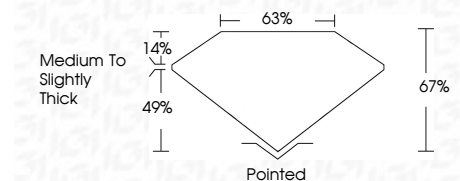

ELECTRONIC COPY

LG763632531
Report verification at igi.org

January 6, 2026
IGI Report Number **LG763632531**
Description **LABORATORY GROWN DIAMOND**
Shape and Cutting Style **CUT CORNERED
RECTANGULAR MODIFIED
BRILLIANT**
Measurements **10.20 X 7.05 X 4.72 MM**

GRADING RESULTS

Carat Weight **2.94 CARATS**
Color Grade **G**
Clarity Grade **VS 1**

ADDITIONAL GRADING INFORMATION

Polish **EXCELLENT**
Symmetry **EXCELLENT**
Fluorescence **NONE**
Inscription(s) **IGI LG763632531**
Comments: This Laboratory Grown Diamond was created by Chemical Vapor Deposition (CVD) growth process. Type IIa

January 6, 2026
IGI Report No LG763632531
CUT CORNERED RECT. MODIFIED BRILLIANT
10.20 X 7.05 X 4.72 MM
Carat Weight **2.94 CARATS**
Color Grade **G**
Clarity Grade **VS 1**
Depth **49%**
Table **14%**
Girdle **Medium to Slightly Thick**
Culet **Pointed**
Polish **EXCELLENT**
Symmetry **EXCELLENT**
Fluorescence **NONE**
Inscription(s) **IGI LG763632531**
Comments: This Laboratory Grown Diamond was created by Chemical Vapor Deposition (CVD) growth process. Type IIa

LABORATORY GROWN DIAMOND REPORT

January 6, 2026
IGI Report Number **LG763632531**
Description **LABORATORY GROWN DIAMOND**
Shape and Cutting Style **CUT CORNERED RECTANGULAR
MODIFIED BRILLIANT**
Measurements **10.20 X 7.05 X 4.72 MM**