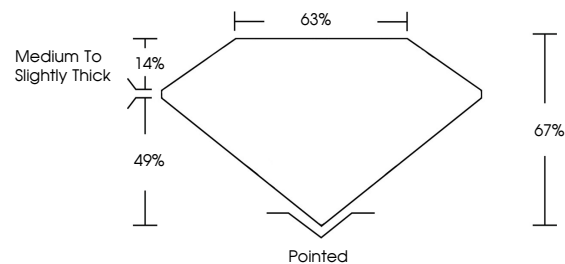

January 6, 2026
IGI Report No LG763632531
CUT CORNERED RECT. MODIFIED BRILLIANT
10.20 X 7.05 X 4.72 MM
Carat Weight **2.94 CARATS**
Color Grade **G**
Clarity Grade **VS 1**
Depth **49%**
Table **14%**
Girdle **Medium to Slightly Thick**
Culet **Pointed**
Polish **EXCELLENT**
Symmetry **EXCELLENT**
Fluorescence **NONE**
Inscription(s) **IGI LG763632531**
Comments: This Laboratory Grown Diamond was created by Chemical Vapor Deposition (CVD) growth process. Type IIa

GRADING RESULTS

Carat Weight **2.94 CARATS**
Color Grade **G**
Clarity Grade **VS 1**

ADDITIONAL GRADING INFORMATION

Polish **EXCELLENT**
Symmetry **EXCELLENT**
Fluorescence **NONE**
Inscription(s) **IGI LG763632531**

Comments: This Laboratory Grown Diamond was created by Chemical Vapor Deposition (CVD) growth process. Type IIa

PROPORTIONS

CLARITY CHARACTERISTICS

KEY TO SYMBOLS

Red symbols indicate internal characteristics.
Green symbols indicate external characteristics.