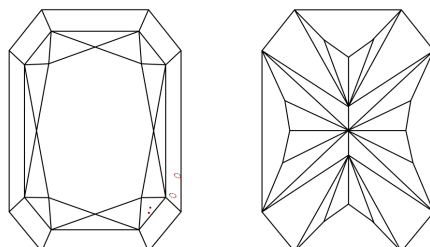

CLARITY CHARACTERISTICS

KEY TO SYMBOLS

Red symbols indicate internal characteristics.
Green symbols indicate external characteristics.