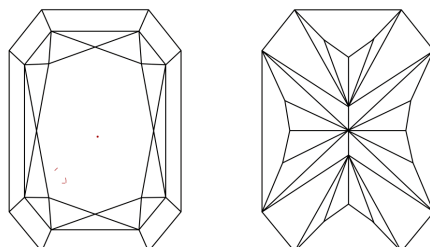

CLARITY CHARACTERISTICS

KEY TO SYMBOLS

Red symbols indicate internal characteristics.
Green symbols indicate external characteristics.