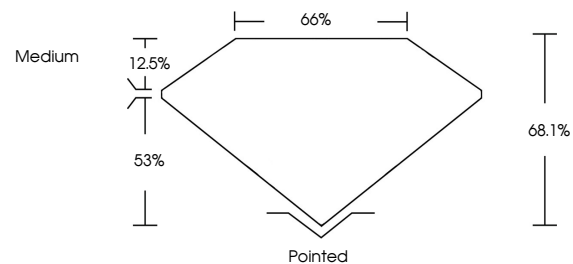

Measurements **10.10 X 6.92 X 4.71 MM**

GRADING RESULTS

Carat Weight **2.85 CARATS**
Color Grade **E**
Clarity Grade **VS 1**

ADDITIONAL GRADING INFORMATION

Polish **EXCELLENT**
Symmetry **EXCELLENT**
Fluorescence **NONE**
Inscription(s) **IGI LG764601854**
Comments: This Laboratory Grown Diamond was created by Chemical Vapor Deposition (CVD) growth process. Type IIa

GRADING RESULTS

Carat Weight **2.85 CARATS**
Color Grade **E**
Clarity Grade **VS 1**

ADDITIONAL GRADING INFORMATION

Polish **EXCELLENT**
Symmetry **EXCELLENT**
Fluorescence **NONE**
Inscription(s) **IGI LG764601854**

Comments: This Laboratory Grown Diamond was created by Chemical Vapor Deposition (CVD) growth process. Type IIa

PROPORTIONS

CLARITY CHARACTERISTICS

KEY TO SYMBOLS

Red symbols indicate internal characteristics.
Green symbols indicate external characteristics.