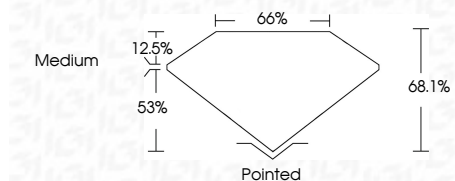

Measurements **10.10 X 6.92 X 4.71 MM**

GRADING RESULTS

Carat Weight **2.85 CARATS**
Color Grade **E**
Clarity Grade **VS 1**

ADDITIONAL GRADING INFORMATION

Polish **EXCELLENT**
Symmetry **EXCELLENT**
Fluorescence **NONE**
Inscription(s) **IGI LG764601854**
Comments: This Laboratory Grown Diamond was created by Chemical Vapor Deposition (CVD) growth process. Type IIa

January 7, 2026
IGI Report No LG764601854
CUT CORNERED RECT. MODIFIED BRILLIANT
10.10 X 6.92 X 4.71 MM
2.85 CARATS
E
VS 1
68.1%
53%
Medium
Pointed
EXCELLENT
EXCELLENT
NONE
IGI LG764601854
Comments: This Laboratory Grown Diamond was created by Chemical Vapor Deposition (CVD) growth process. Type IIa

LABORATORY GROWN DIAMOND REPORT

January 7, 2026
IGI Report Number **LG764601854**
Description **LABORATORY GROWN DIAMOND**
Shape and Cutting Style **CUT CORNERED RECTANGULAR
MODIFIED BRILLIANT**
Measurements **10.10 X 6.92 X 4.71 MM**

GRADING RESULTS

Carat Weight **2.85 CARATS**
Color Grade **E**
Clarity Grade **VS 1**

ADDITIONAL GRADING INFORMATION

Polish **EXCELLENT**
Symmetry **EXCELLENT**
Fluorescence **NONE**
Inscription(s) **IGI LG764601854**